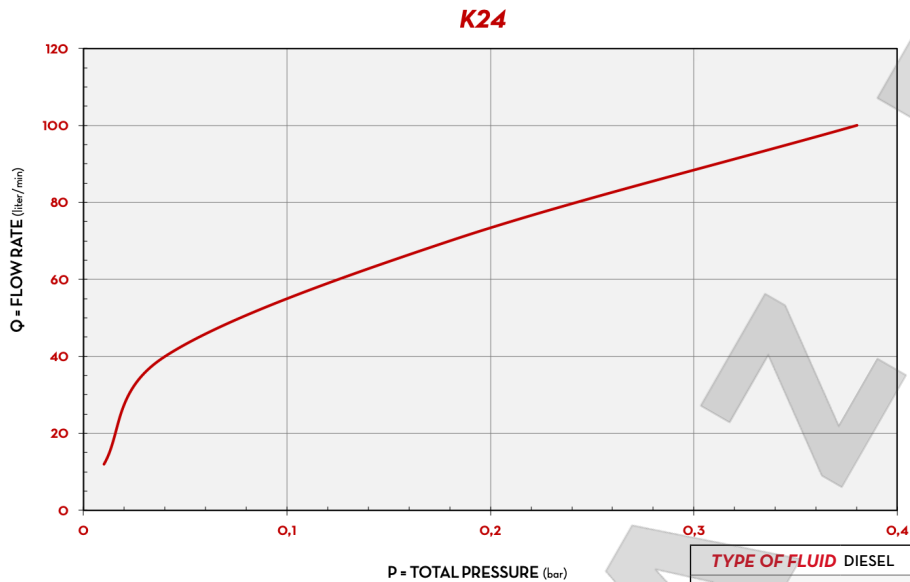

## FEATURES

- BURSTING PRESSURE 100 BAR
- LCD DISPLAY
- FLOW RATE INDICATION
- EASY TO CALIBRATE

The PIUSI K24 is a turbine digital flow meter specifically designed for diesel. Easy to install in-line or at the end of a delivery pipe, it is equipped with a rotatable display. This meter is available both with aluminium or technopolymer body.

### PERFORMANCE

**7-120**

 L/MIN  
 FLOW RATE

**20 BAR**

 MAX  
 OPERATING PRESSURE

**± 1%**

ACCURACY

**0,2%**

### CHART