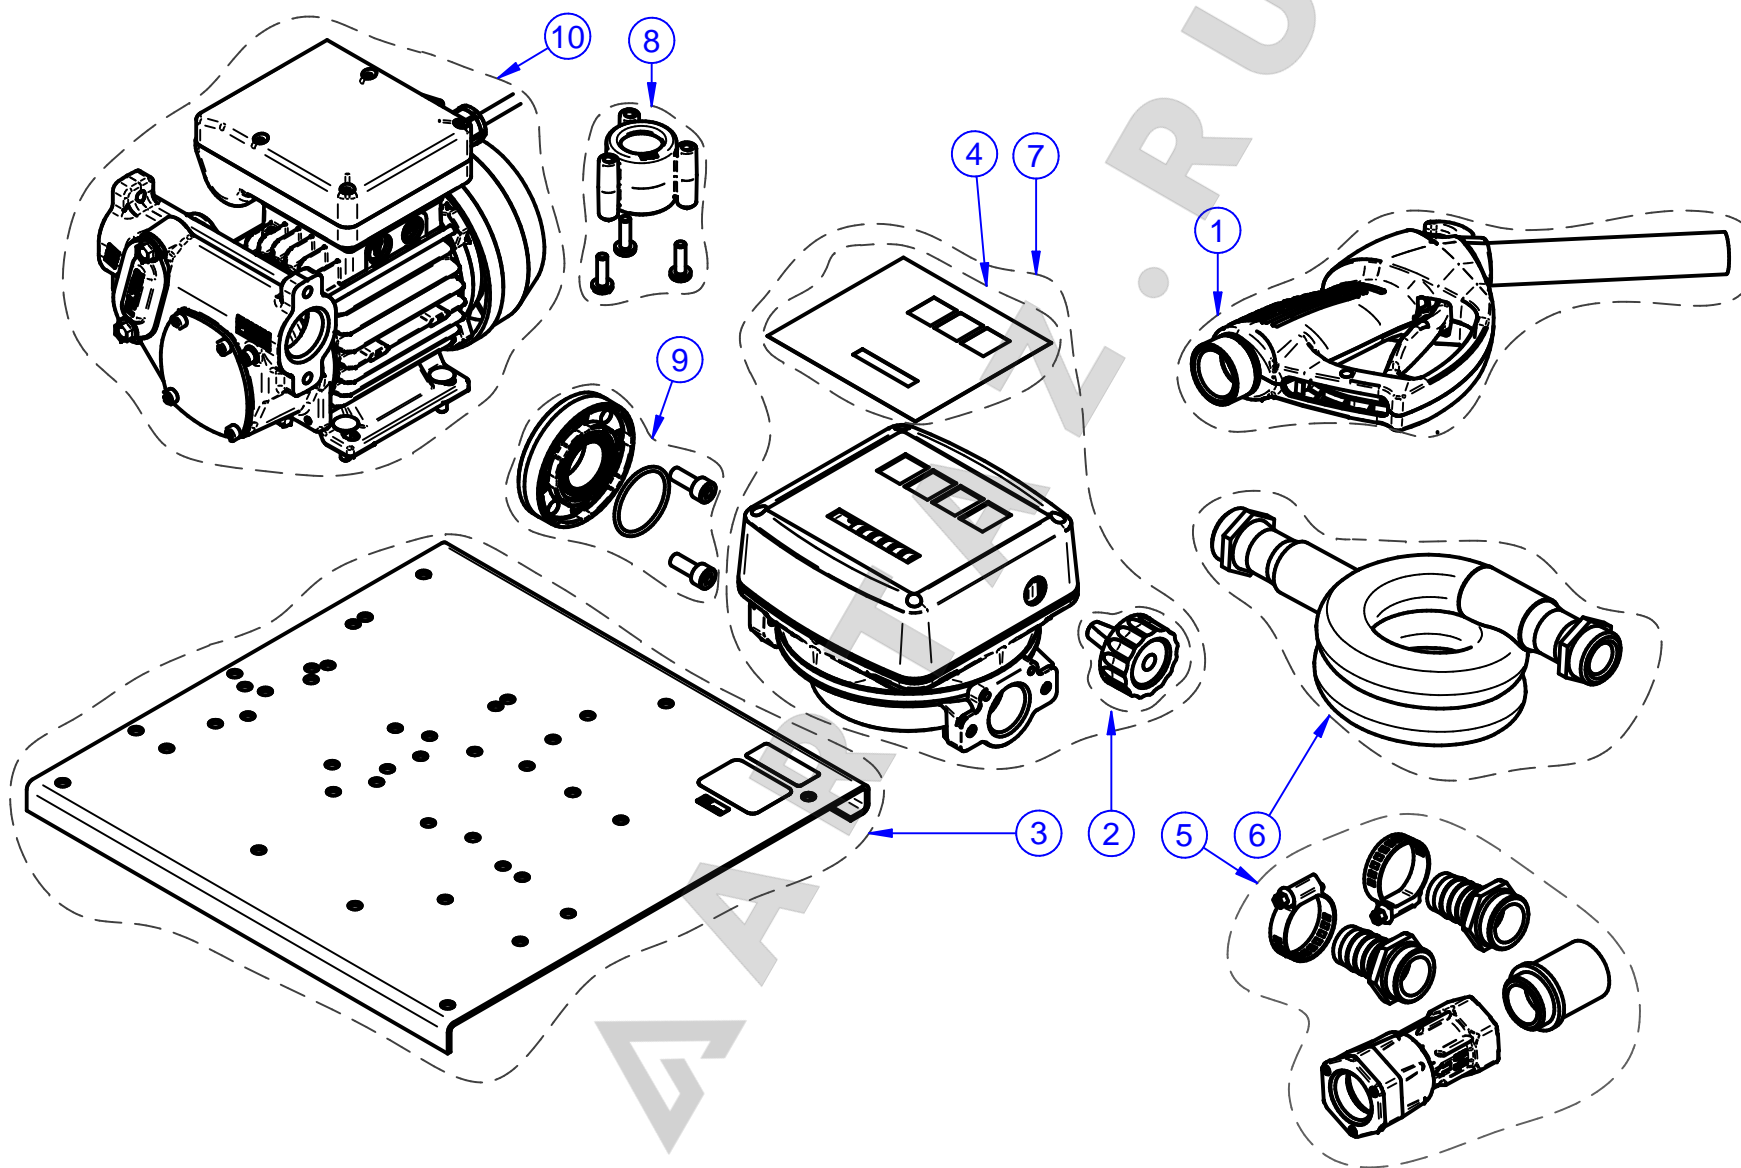

DESCRIPTION:
ST WITH METER

CODE:
LR_A00094

LAST RELEASE:
SEPTEMBER 2019

Some components may vary in shape and color or not be present. Always follow codes and quantity shown in list. ○ fixed components □ variable components - - - only reference