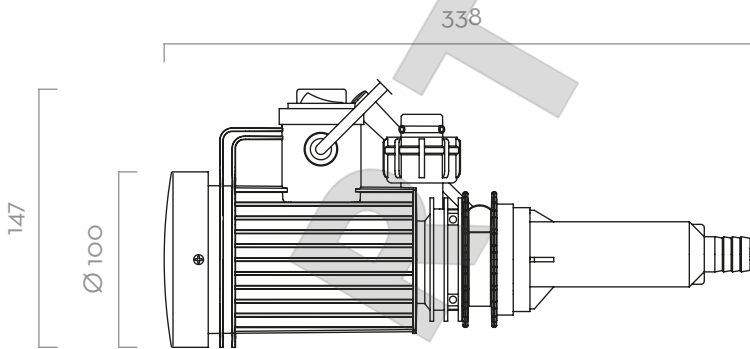

PICO

FEATURES

- **READY TO USE**
- **TURBINE FLOW-METER (K24 VERSION ONLY)**
- **WEATHER PROOF MATERIALS**
- **STURDY DESIGN**

The PIUSI PICO is a dispensing unit suitable to transfer diesel, antifreeze and windscreen. It includes a centrifugal pump ready to be fit on any kind of drum (vertical installation with built-in connection). K24 meter and automatic nozzle available on request.

KEROSENE

OIL

WATER

WINDSCREEN

CHART

IN THE BOX

- PICO UNIT
- DELIVERY HOSE
- SUCTION PIPE
- MANUAL/AUTOMATIC NOZZLE
- METER (ON REQUEST)
- INSTRUCTION MANUAL

DETAILS

ON/OFF SWITCH

VERSION WITH METER

ELECTRIC CABLE WITH CLAMPS (ONLY DC VERSION)

DIMENSIONS

Dimensions expressed in millimeters

MATERIALS

- BODY: TECHNOPYLIMER
- TURBINES: TECHNOPYLIMER

TECHNICAL DATA