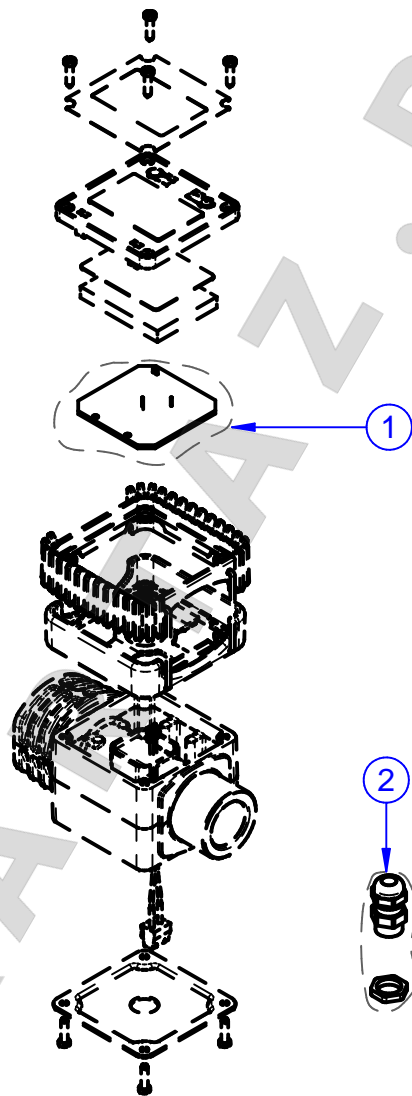

**DESCRIPTION:**  
**(EX) PULSER K24**

**CODE:**  
**LR\_C00057**

**LAST RELEASE:**  
**AUGUST 2019**

Some components may vary in shape and color or not be present. Always follow codes and quantity shown in list. ○ fixed components □ variable components - - - only reference