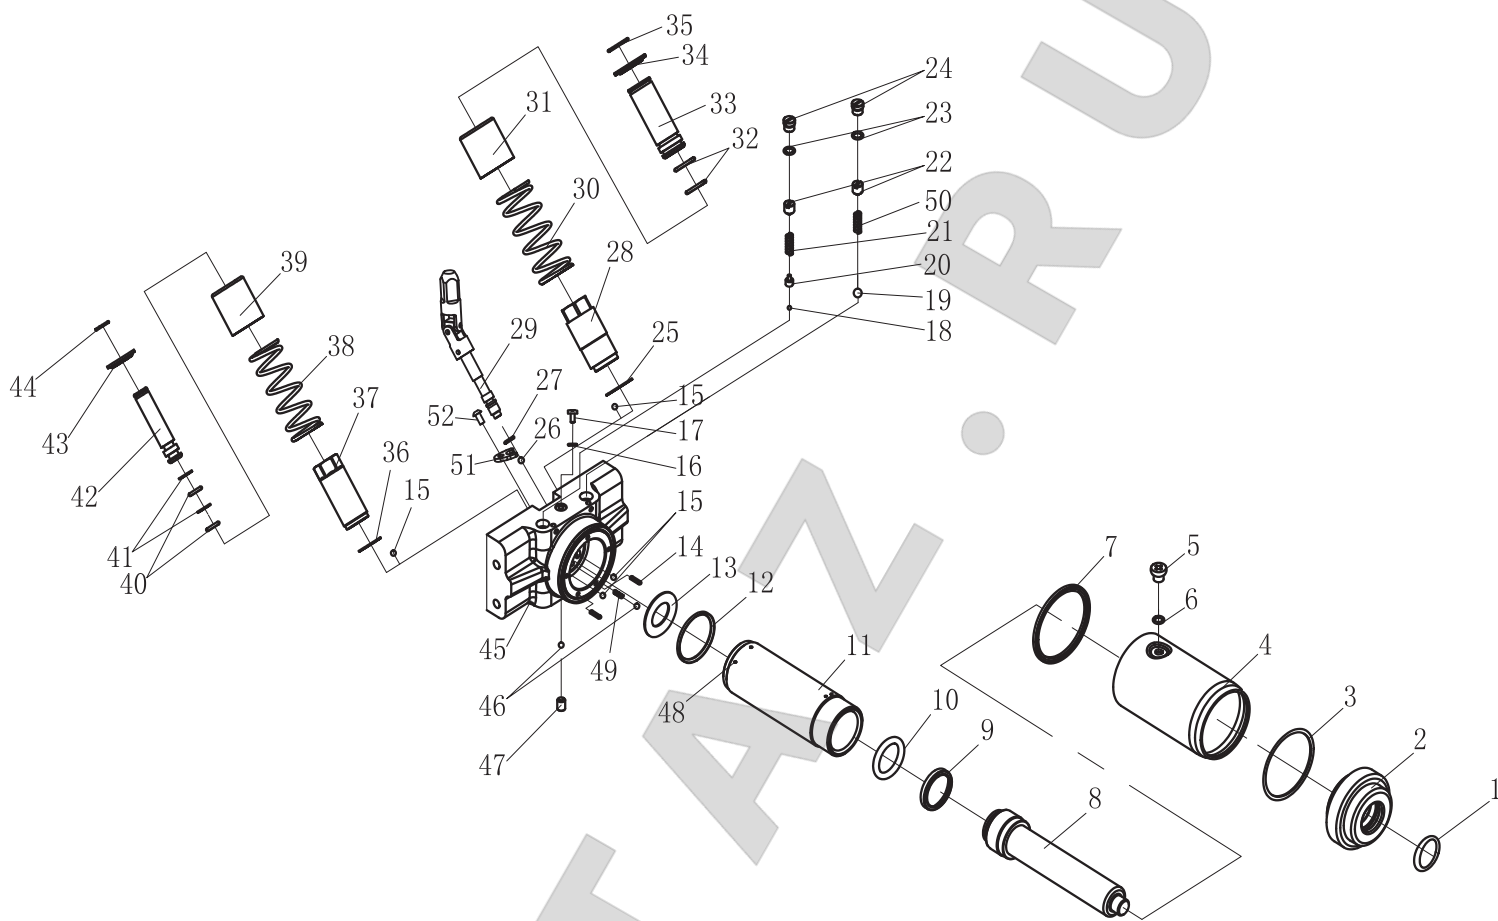

RC RODCRAFT®	TROLLEY JACK Pump	Model RH216	Serie B
---------------------	------------------------------	------------------------	--------------------

Pos.	Artikelnr.	Description	Anz.
A	8958000413	PISTON KIT Include 8, 9, 10	
B	8958000414	LOW PRESSURE SAFETY VALVE KIT Include 19, 21, 22, 23, 24	
C	8958000415	HIGH PRESSURE SAFETY VALVE KIT Include 18, 20, 21, 22, 23, 24	
D	8958000416	LOW PRESSURE PUMP KIT Include 15, 25, 28, 30, 31, 32(x2), 33, 34, 35	
E	8958000417	HIGH PRESSURE PUMP KIT Include 15, 36, 37, 38, 39, 40(x2), 41(x2), 42, 43, 44	

Pos.	Artikelnr.	Description	Anz.
F	8958001100	RELEASE VALVE KIT Include 26, 27, 29, 51, 52	
G	8958000419	GUIDE KIT Include 1, 2	
H	8958000420	HOLDER KIT Include 16, 17	
I	8958000421	AIR VENT SCREW KIT Include 5, 6	
J	8958000422	VALVE BLOCK KIT Include 13, 14(x2), 15(x2), 45, 46, 49	
K	8958000423	CYLINDER KIT Include 11, 12, 48(x2)	
L	8958000424	OIL RESERVOIR KIT Include 3, 4, 7	
M	8958000425	PLUG KIT Include 46, 47	
GK	8958000426	GASKET KIT Include 1, 3, 6, 7, 9, 10, 12, 13, 23(x2), 27, 32(x2), 40(x2), 41(x2)	
OIL	8950390000	HYDRAULIC OIL	0.25 L

	8950900083	Warning Label
	8956200010	Safety Instructions

Bei Ersatzteilbestellungen bitte Artikelnummer und Bezeichnung angeben! -

To order spare parts pls. indicate Part-No. and Description