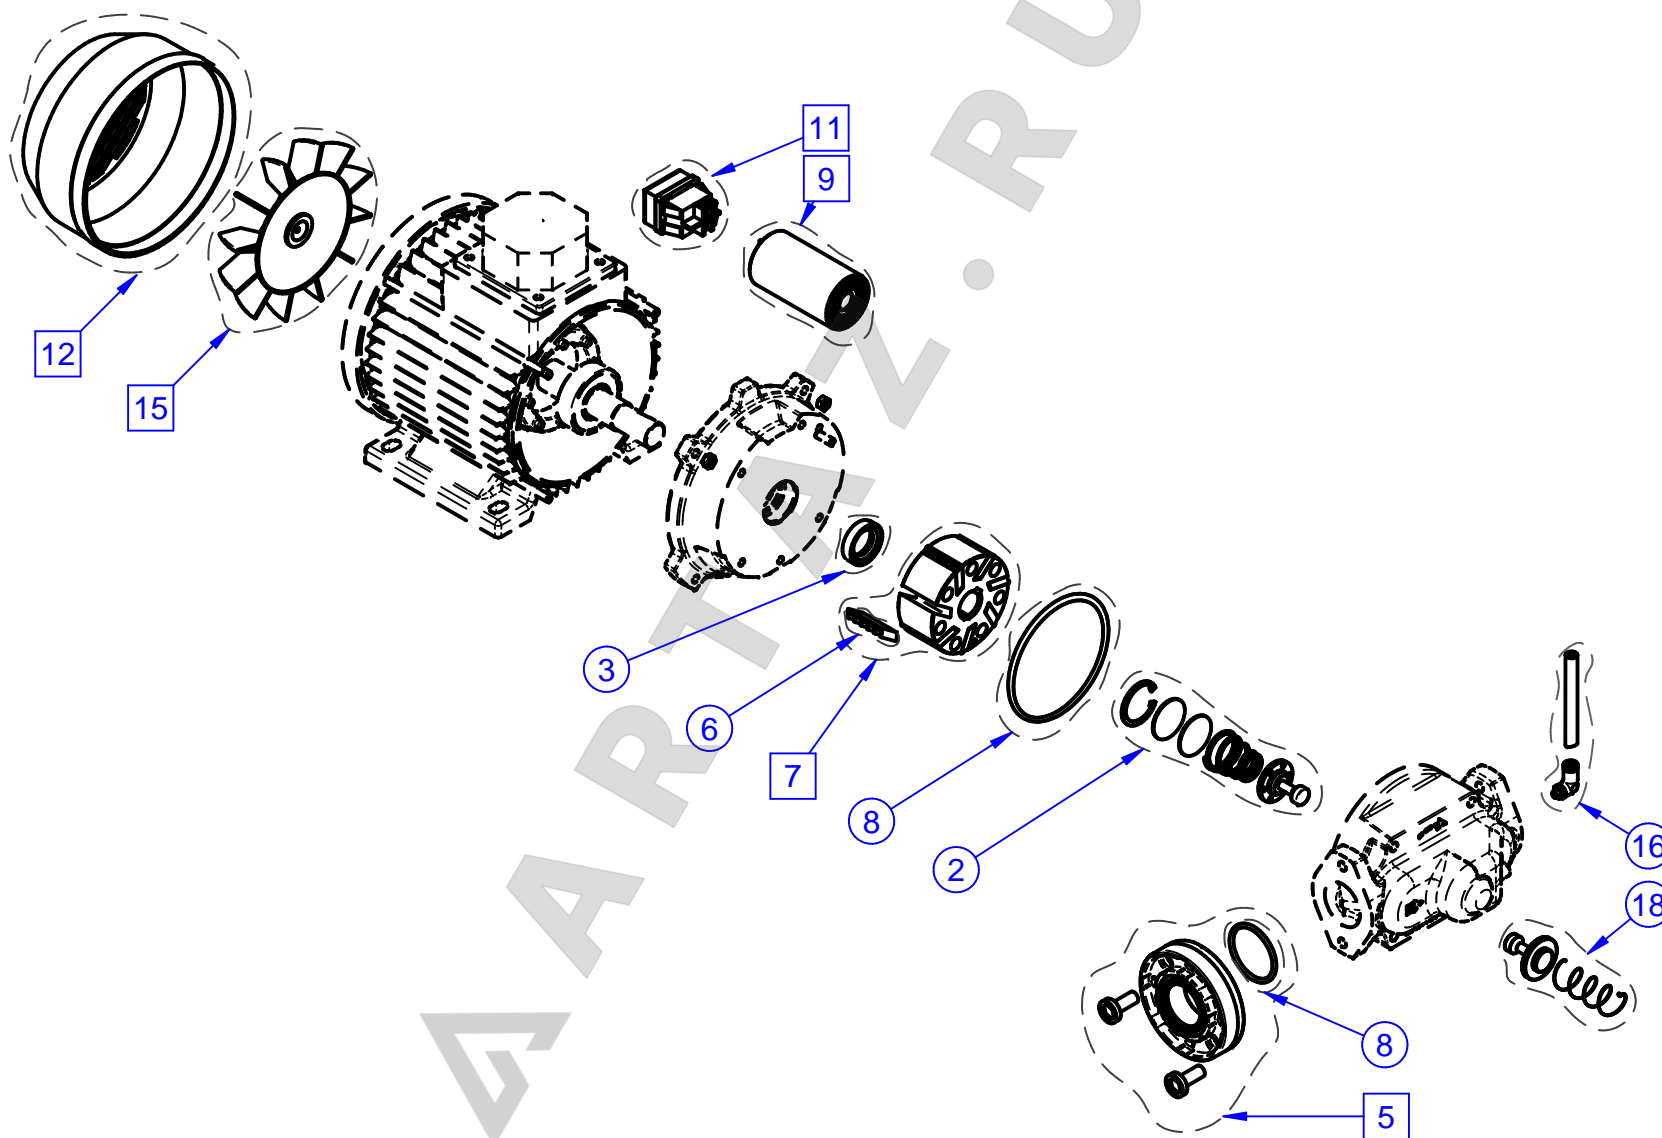

DESCRIPTION:
E80 E120

CODE:
LR_P00023

LAST RELEASE:
SEPTEMBER 2019

Some components may vary in shape and color or not be present. Always follow codes and quantity shown in list. ○ fixed components □ variable components - - - only reference