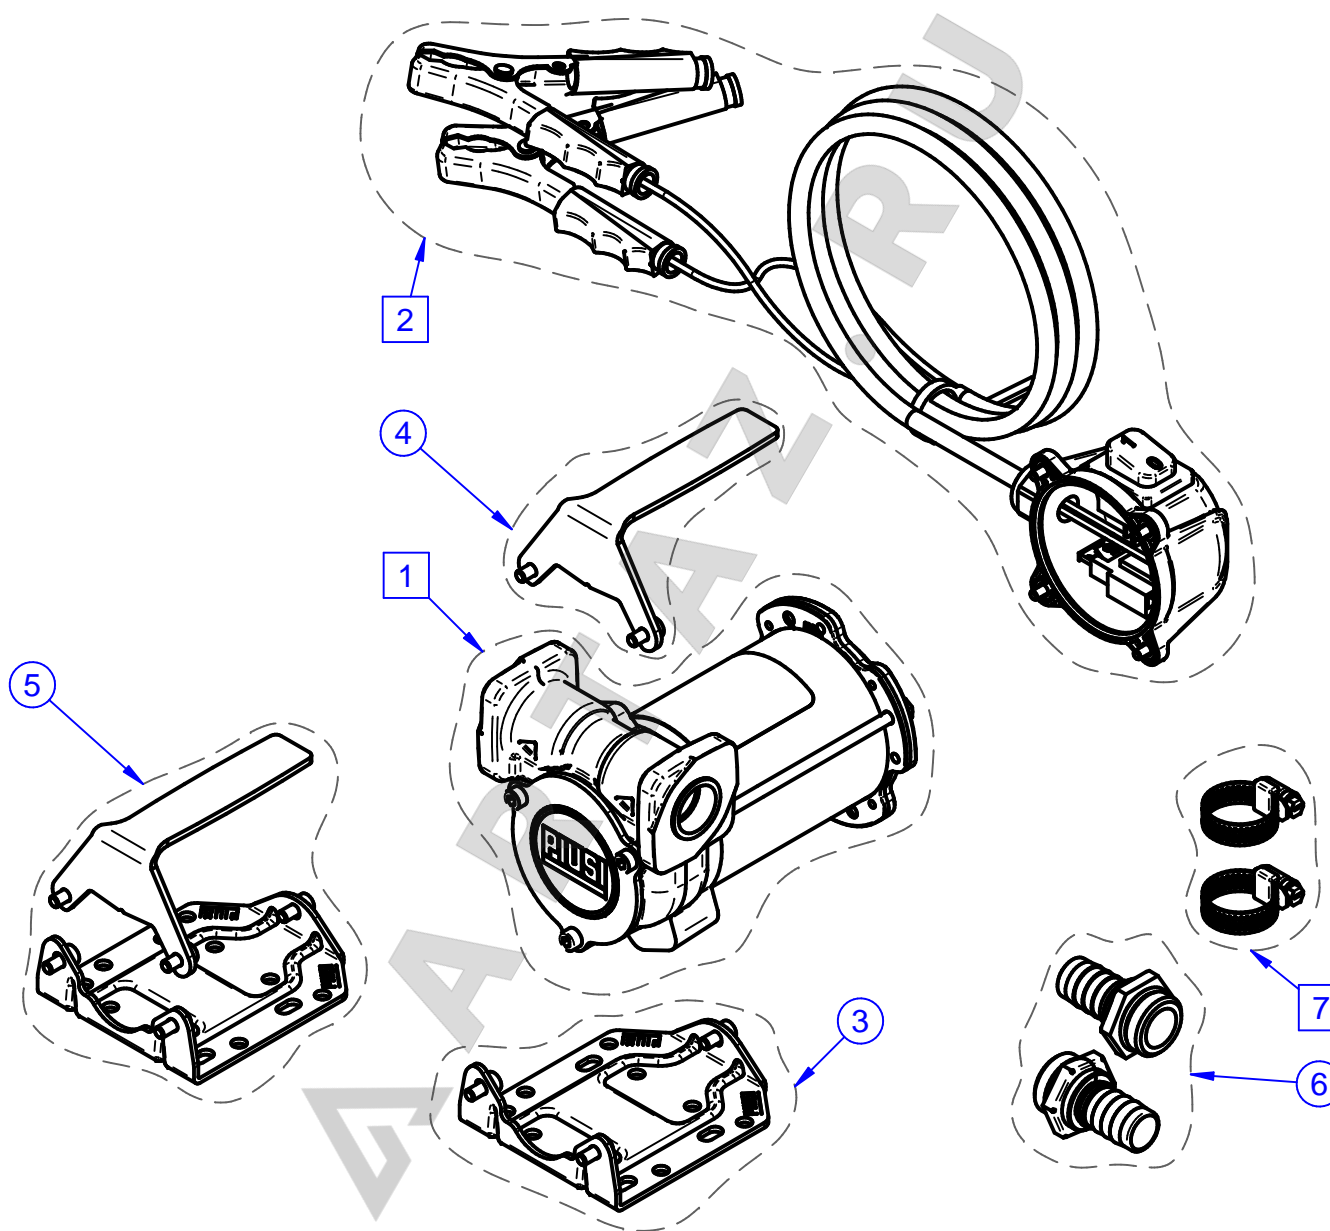

DESCRIPTION:
CARRY 3000

CODE:
LR_P00075

LAST RELEASE:
JULY 2019

Some components may vary in shape and color or not be present. Always follow codes and quantity shown in list. ○ fixed components □ variable components - - - only reference