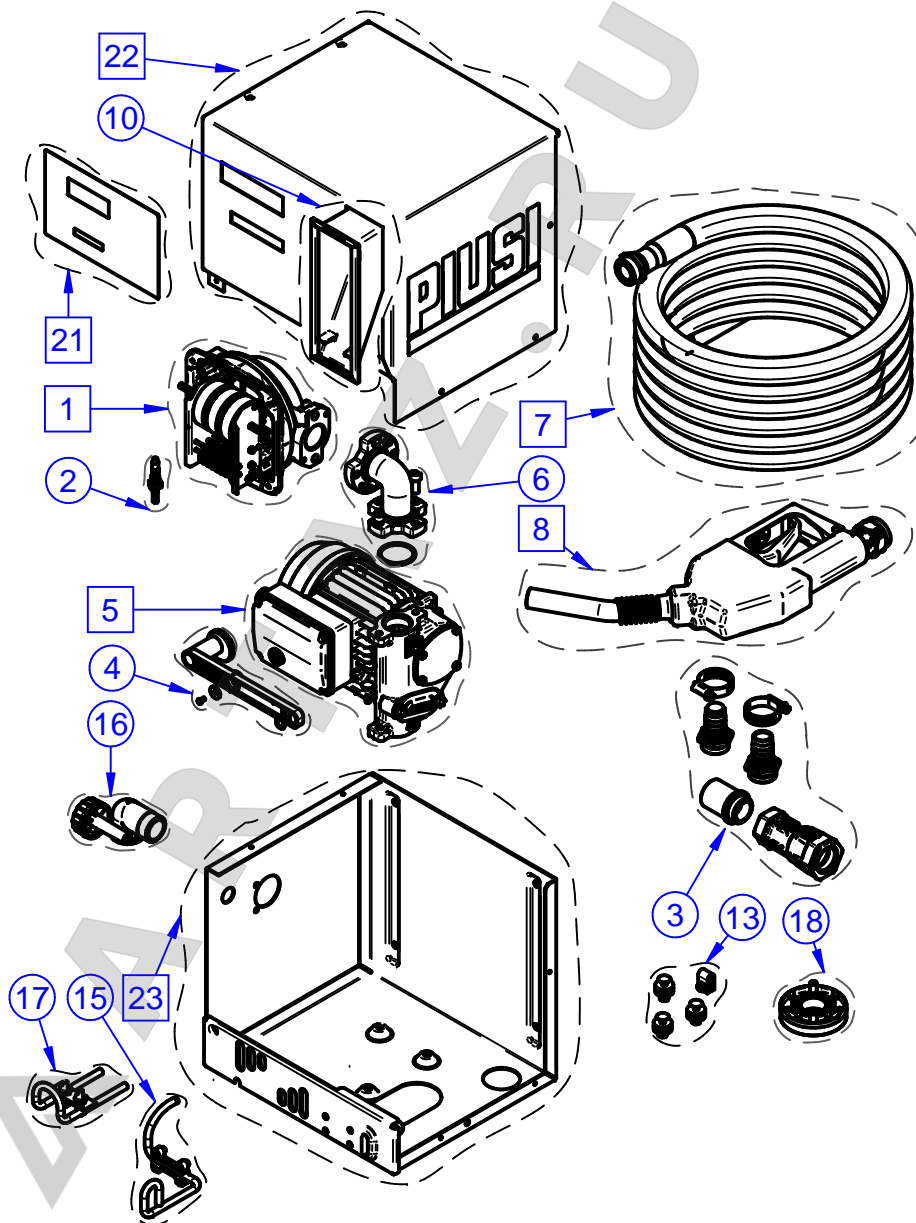

DESCRIPTION:
CUBE 70/90 DISPENSER

CODE:
LR_A00023

LAST RELEASE:
SEPTEMBER 2019

Some components may vary in shape and color or not be present. Always follow codes and quantity shown in list. ○ fixed components □ variable components - - - only reference