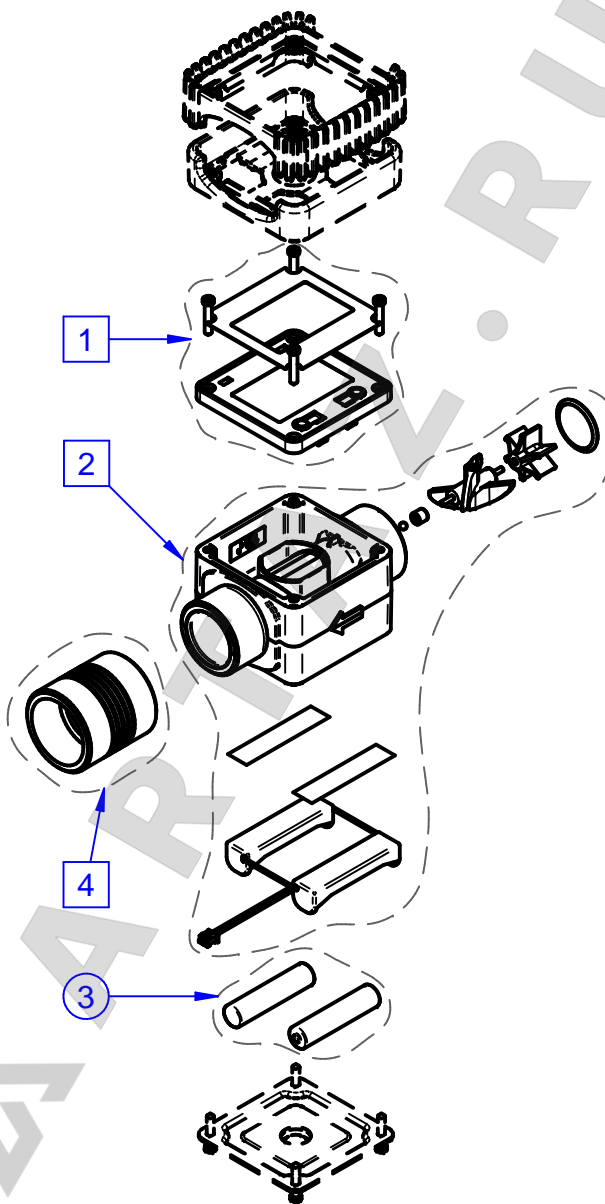

DESCRIPTION:
K24 METER

CODE:
LR_C00047

LAST RELEASE:
JULY 2019

Some components may vary in shape and color or not be present. Always follow codes and quantity shown in list. ○ fixed components □ variable components - - - only reference