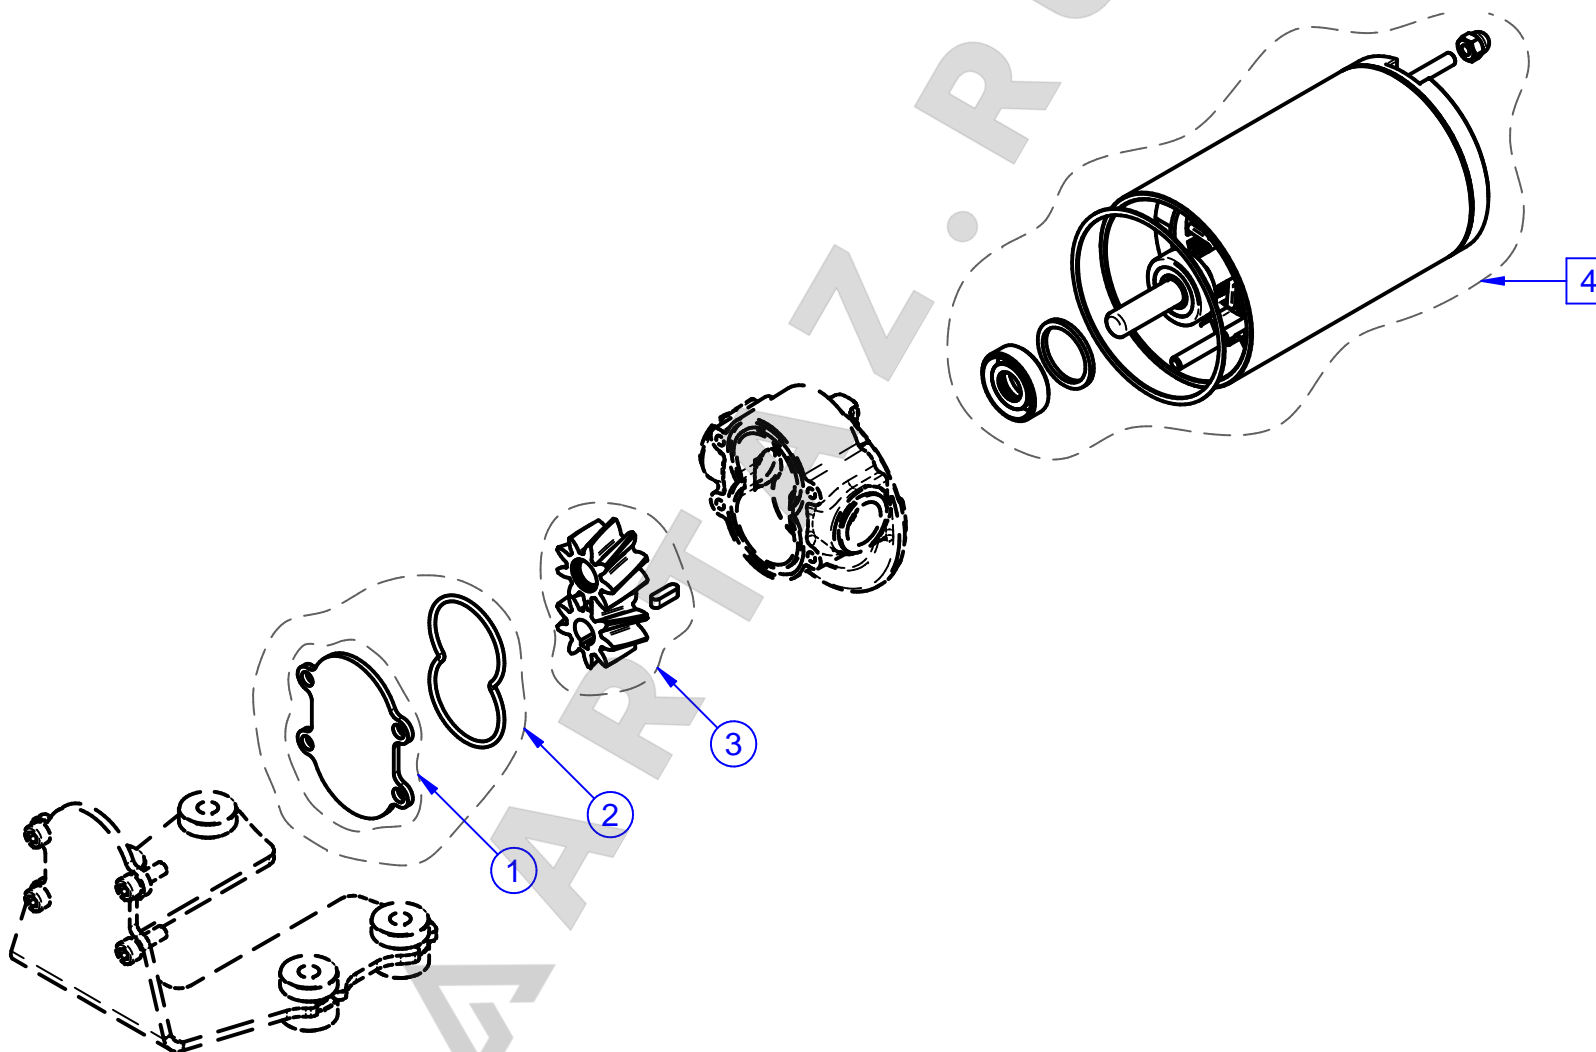

**DESCRIPTION:**  
**GARDA PUMP**

**CODE:**  
**LR\_P00080**

**LAST RELEASE:**  
**JULY 2019**

Some components may vary in shape and color or not be present. Always follow codes and quantity shown in list. ○ fixed components □ variable components - - - only reference