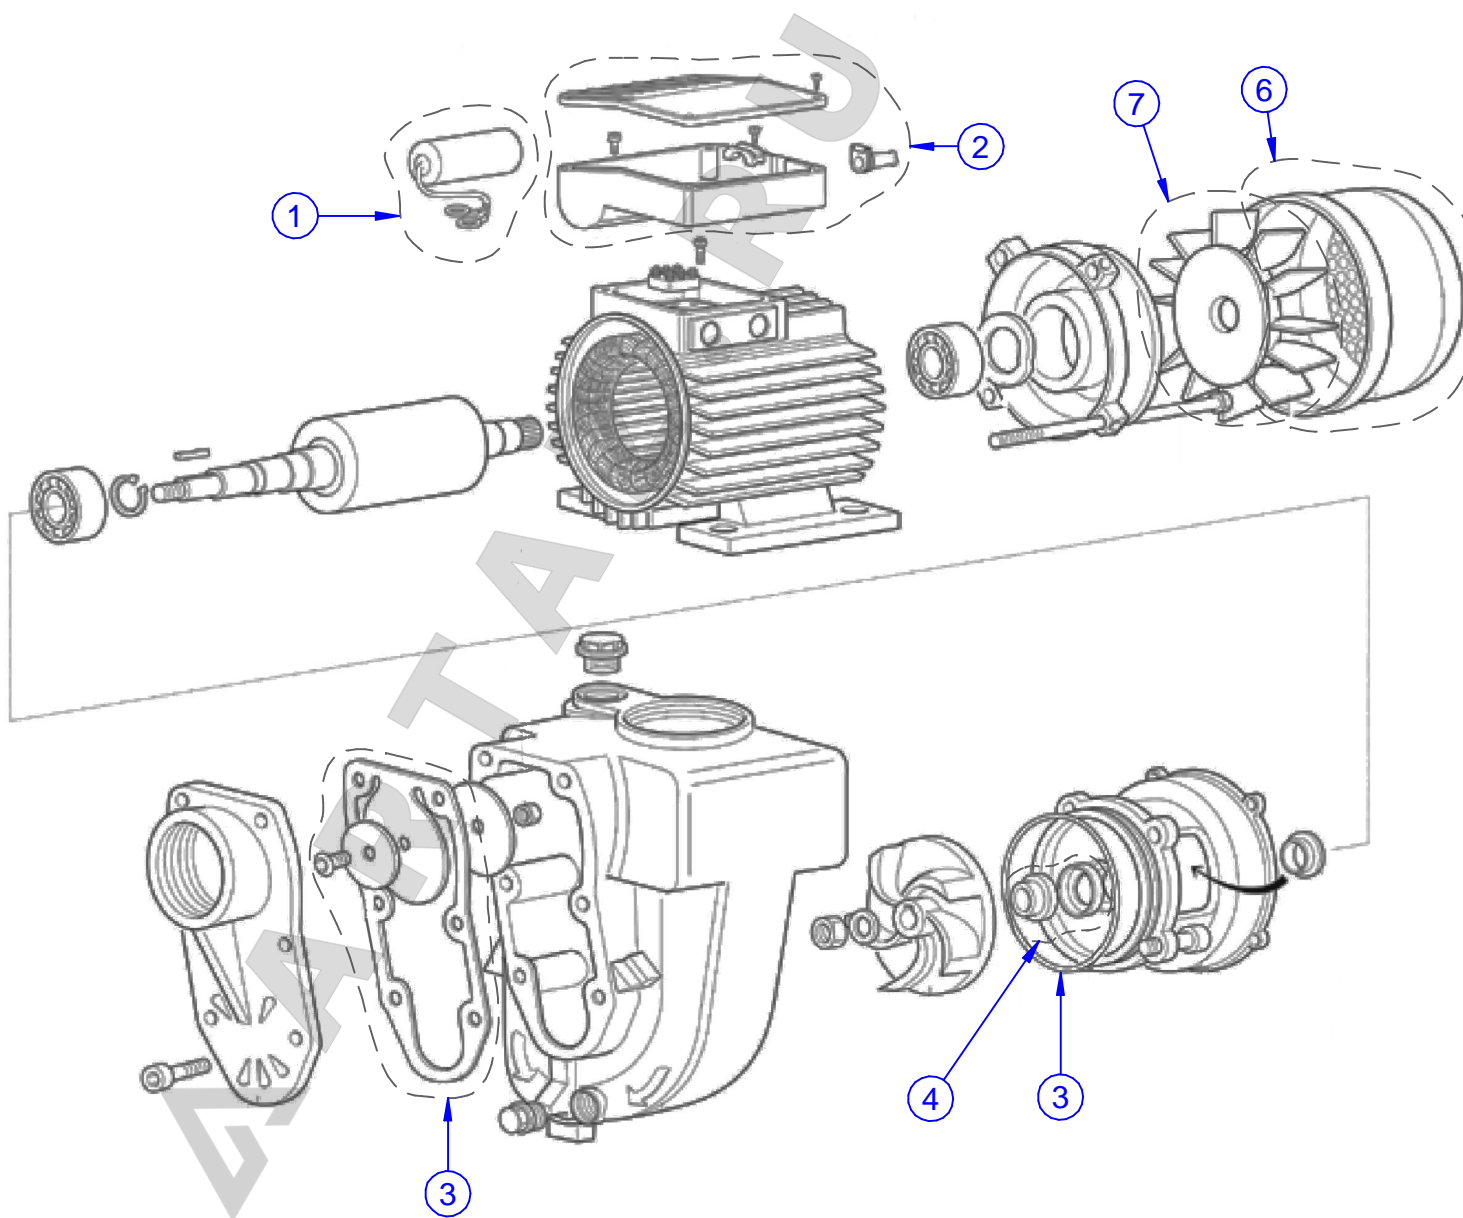

DESCRIPTION:
E300

CODE:
LR_P00067

LAST RELEASE:
MAY 2021

Some components may vary in shape and color or not be present. Always follow codes and quantity shown in list. ○ fixed components □ variable components - - - only reference