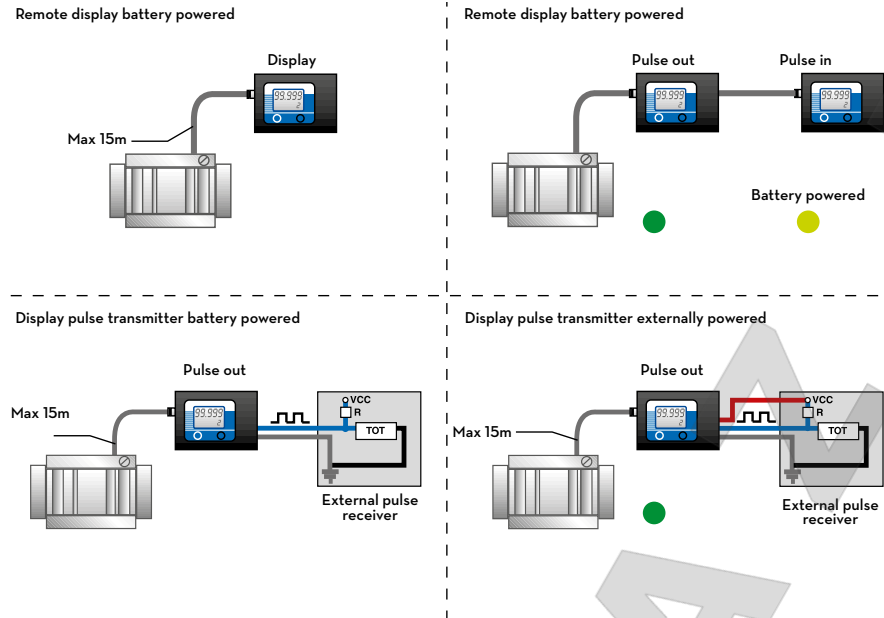

- **LARGE SCREEN DISPLAY**
- **NON RESETTABLE TOTAL**
- **STANDARD BATTERY**

REMOTE DISPLAY for remote control (via max. 15 m. cable) of pulse meters. The large screen displays the quantity delivered and the non resettable total. Equipped with software applications for calibrating meters. Available as both basic display device and as pulse emitter. Indispensable for receivers designed to recognise only discreet quantities of impulses. The easy interfacing management systems of the pulse transmitter models extend the field of application of pulse meters combined with remote displays.

PERFORMANCE

every

PULSE METER

COMPATIBILITY

UP TO

100
PULSES/LITER

FLOW RATE

REMOTE DISPLAY

CHART

IN THE BOX

- REMOTE DISPLAY UNIT
- BRACKET
- INSTRUCTION MANUAL

DETAILS

DIMENSIONS

Dimensions expressed in millimeters

TECHNICAL DATA

CODE	DESCRIPTION	FLUIDS TYPE	FLANGE	INLET/OUTLET
F1175200B	REMOTE DISPLAY PULSE OUT K600	Ad B D O W W	K600 DIESEL	PULSE OUT ●
F1175300B	REMOTE DISPLAY PULSE OUT K600/4	Ad B D O W W	K600/4	PULSE OUT ●
F1175400B	REMOTE DISPLAY PULSE OUT K700	Ad B D O W W	K700	PULSE OUT ●
FO049501A	REMOTE DISPLAY PULSE OUT UNIVERSAL	Ad B D O W W	K200, K400, K600 OIL, K600 DIESEL, K600/4, K700	PULSE OUT ●
FO049502A	UNIVERSAL REMOTE DISPLAY PULSE IN	Ad B D O W W	FOR ALL PIUSI PULSE OUT REMOTE DISPLAY	PULSE IN ●
FO049503B	REMOTE DISPLAY PULSE OUT 100 ADBLUE	Ad B D O W W	TURBINOX / K24 PULSER	PULSE OUT ●