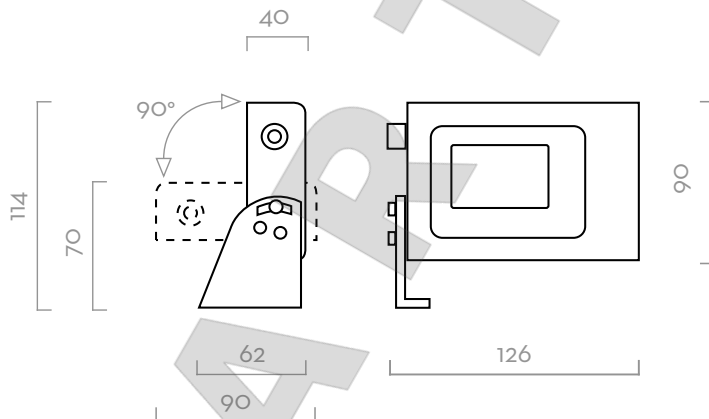

CHART

IN THE BOX

- REMOTE DISPLAY UNIT
- BRACKET
- INSTRUCTION MANUAL

DETAILS

DIMENSIONS

Dimensions expressed in millimeters

TECHNICAL DATA

CODE	DESCRIPTION	FLUIDS TYPE	FLANGE	INLET/OUTLET
F1175200B	REMOTE DISPLAY PULSE OUT K600	Ad B D O W W	K600 DIESEL	PULSE OUT ●
F1175300B	REMOTE DISPLAY PULSE OUT K600/4	Ad B D O W W	K600/4	PULSE OUT ●
F1175400B	REMOTE DISPLAY PULSE OUT K700	Ad B D O W W	K700	PULSE OUT ●
FO049501A	REMOTE DISPLAY PULSE OUT UNIVERSAL	Ad B D O W W	K200, K400, K600 OIL, K600 DIESEL, K600/4, K700	PULSE OUT ●
FO049502A	UNIVERSAL REMOTE DISPLAY PULSE IN	Ad B D O W W	FOR ALL PIUSI PULSE OUT REMOTE DISPLAY	PULSE IN ●
FO049503B	REMOTE DISPLAY PULSE OUT 100 ADBLUE	Ad B D O W W	TURBINOX / K24 PULSER	PULSE OUT ●