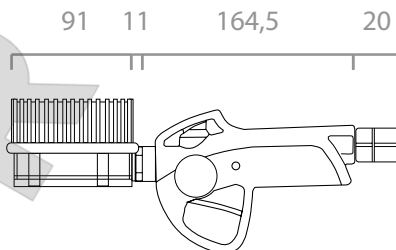

UP TO

2000 CST

VISCOSITY

EASY K40 WITH FLEXIBLE SPOUT

with rigid spout

without spout

PACKAGING

CODE	WEIGHT		MM	PACKAGING		N. BOXES/ EUROPALLET	
	KG	LBS		PCS/PALLET	PCS/BOX	✈	🚚
FO0973000	1,23	2,7	345X165X120		1	126	144
FO0973020	1,53	3,4	345X165X120		1	126	144
FO0973030	1,53	3,4	345X165X120		1	126	144

INDEX

CHART

IN THE BOX

- EASY OIL NOZZLE
- K40 METER
- INSTRUCTION MANUAL

DETAILS

DIMENSIONS
EASY K40 METER SIDE/FRONT

EASY K40 NOZZLE METER SIDE

RIGID / FLEXIBLE SPOUT

Dimensions expressed in millimeters

MATERIALS

- NOZZLE BODY: ALLUMINIUM
- VALVE: NBR, NICKEL PLATED STEEL, BRASS
- METER BODY: ALLUMINIUM
- GEARS: TECHNOPOLYMER

TECHNICAL DATA

CODE	DESCRIPTION	FLUIDS TYPE	SPOUT TYPE	AUTOMATIC NO DRIP VALUE	FLOW RATE		WORKING PRESSURE		INLET	OUTLET
					L/MIN	GPM	BAR	PSI		
FOO973000	EASY K40 -" BSP W/O SPOUT		-	-	1-30	0,26 - 7,8	70	994	1/2" BSP	1/2" BSP
FOO973020	EASY K40 -" BSP W/FLEX SPOUT LP		FLEXIBLE	YES	1-30	0,26 - 7,8	70	994	1/2" BSP	EXT. FLEX
FOO973030	EASY K40 -" BSP W/RIGID SPOUT LP		RIGID	YES	1-30	0,26 - 7,8	70	994	1/2" BSP	EXT. RIGID