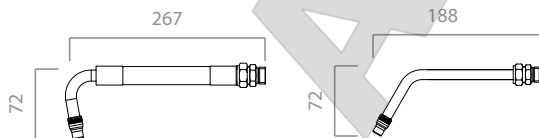

UP TO

2000 CST

VISCOSITY

EASY K40 WITH FLEXIBLE SPOUT

with rigid spout

without spout

PACKAGING

CODE	WEIGHT		MM	PACKAGING		N. BOXES/ EUROPALLET	
	KG	LBS		PCS/PALLET	PCS/BOX	✈	🚚
FO0973000	1,23	2,7	345X165X120		1	126	144
FO0973020	1,53	3,4	345X165X120		1	126	144
FO0973030	1,53	3,4	345X165X120		1	126	144

INDEX

CHART

IN THE BOX

- EASY OIL NOZZLE
- K40 METER
- INSTRUCTION MANUAL

DETAILS

DIMENSIONS
EASY K40 METER SIDE/FRONT

EASY K40 NOZZLE METER SIDE

RIGID / FLEXIBLE SPOUT

Dimensions expressed in millimeters

MATERIALS

- NOZZLE BODY: ALLUMINIUM
- VALVE: NBR, NICKEL PLATED STEEL, BRASS
- METER BODY: ALLUMINIUM
- GEARS: TECHNOPOLYMER

TECHNICAL DATA

CODE	DESCRIPTION	FLUIDS TYPE	SPOUT TYPE	AUTOMATIC NO DRIP VALUE	FLOW RATE		WORKING PRESSURE		INLET	OUTLET
					L/MIN	GPM	BAR	PSI		
FOO973000	EASY K40 -" BSP W/O SPOUT		-	-	1-30	0,26 - 7,8	70	994	1/2" BSP	1/2" BSP
FOO973020	EASY K40 -" BSP W/FLEX SPOUT LP		FLEXIBLE	YES	1-30	0,26 - 7,8	70	994	1/2" BSP	EXT. FLEX
FOO973030	EASY K40 -" BSP W/RIGID SPOUT LP		RIGID	YES	1-30	0,26 - 7,8	70	994	1/2" BSP	EXT. RIGID