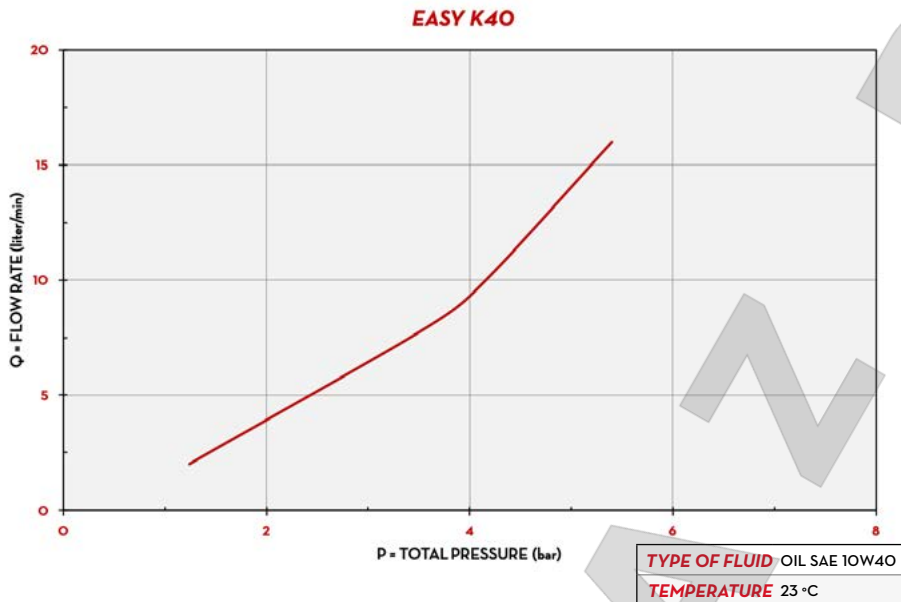

PERFORMANCE

UP TO

30 L/MIN

FLOW RATE

70 BAR

OPERATING PRESSURE

± 1%

ACCURACY

UP TO

2000 CST

VISCOSITY

EASY K40 WITH FLEXIBLE SPOUT

with rigid spout

without spout

PACKAGING

CODE	WEIGHT		MM	PACKAGING		N. BOXES/ EUROPALLET	
	KG	LBS		PCS/PALLET	PCS/BOX	✈	🚚
FO0973000	1,23	2,7	345X165X120		1	126	144
FO0973020	1,53	3,4	345X165X120		1	126	144
FO0973030	1,53	3,4	345X165X120		1	126	144

INDEX

CHART

IN THE BOX

- EASY OIL NOZZLE
- K40 METER
- INSTRUCTION MANUAL

DETAILS

DIMENSIONS
EASY K40 METER SIDE/FRONT

EASY K40 NOZZLE METER SIDE

RIGID / FLEXIBLE SPOUT

Dimensions expressed in millimeters

MATERIALS

- NOZZLE BODY: ALLUMINIUM
- VALVE: NBR, NICKEL PLATED STEEL, BRASS
- METER BODY: ALLUMINIUM
- GEARS: TECHNOPOLYMER

TECHNICAL DATA

CODE	DESCRIPTION	FLUIDS TYPE	SPOUT TYPE	AUTOMATIC NO DRIP VALUE	FLOW RATE		WORKING PRESSURE		INLET	OUTLET
					L/MIN	GPM	BAR	PSI		
FOO973000	EASY K40 -" BSP W/O SPOUT		-	-	1-30	0,26 - 7,8	70	994	1/2" BSP	1/2" BSP
FOO973020	EASY K40 -" BSP W/FLEX SPOUT LP		FLEXIBLE	YES	1-30	0,26 - 7,8	70	994	1/2" BSP	EXT. FLEX
FOO973030	EASY K40 -" BSP W/RIGID SPOUT LP		RIGID	YES	1-30	0,26 - 7,8	70	994	1/2" BSP	EXT. RIGID