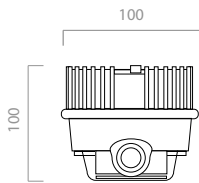

UP TO

2000 CST

VISCOSITY

EASY K40 WITH FLEXIBLE SPOUT

with rigid spout

without spout

PACKAGING

CODE	WEIGHT		MM	PACKAGING		N. BOXES/ EUROPALLET	
	KG	LBS		PCS/PALLET	PCS/BOX	✈	🚚
FO0973000	1,23	2,7	345X165X120		1	126	144
FO0973020	1,53	3,4	345X165X120		1	126	144
FO0973030	1,53	3,4	345X165X120		1	126	144

INDEX

CHART

IN THE BOX

- EASY OIL NOZZLE
- K40 METER
- INSTRUCTION MANUAL

DETAILS

DIMENSIONS
EASY K40 METER SIDE/FRONT

EASY K40 NOZZLE METER SIDE

RIGID / FLEXIBLE SPOUT

Dimensions expressed in millimeters

MATERIALS

- NOZZLE BODY: ALLUMINIUM
- VALVE: NBR, NICKEL PLATED STEEL, BRASS
- METER BODY: ALLUMINIUM
- GEARS: TECHNOPOLYMER

TECHNICAL DATA

CODE	DESCRIPTION	FLUIDS TYPE	SPOUT TYPE	AUTOMATIC NO DRIP VALUE	FLOW RATE		WORKING PRESSURE		INLET	OUTLET
					L/MIN	GPM	BAR	PSI		
FOO973000	EASY K40 -" BSP W/O SPOUT		-	-	1-30	0,26 - 7,8	70	994	1/2" BSP	1/2" BSP
FOO973020	EASY K40 -" BSP W/FLEX SPOUT LP		FLEXIBLE	YES	1-30	0,26 - 7,8	70	994	1/2" BSP	EXT. FLEX
FOO973030	EASY K40 -" BSP W/RIGID SPOUT LP		RIGID	YES	1-30	0,26 - 7,8	70	994	1/2" BSP	EXT. RIGID