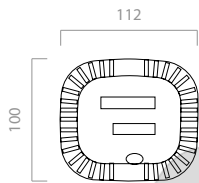

UP TO

2000 CST

VISCOSITY

EASY K40 WITH FLEXIBLE SPOUT

with rigid spout

without spout

PACKAGING

CODE	WEIGHT		MM	PACKAGING		N. BOXES/ EUROPALLET	
	KG	LBS		PCS/PALLET	PCS/BOX	✈	🚚
FO0973000	1,23	2,7	345X165X120		1	126	144
FO0973020	1,53	3,4	345X165X120		1	126	144
FO0973030	1,53	3,4	345X165X120		1	126	144

INDEX

CHART

IN THE BOX

- EASY OIL NOZZLE
- K40 METER
- INSTRUCTION MANUAL

DETAILS

DIMENSIONS
EASY K40 METER SIDE/FRONT

EASY K40 NOZZLE METER SIDE

RIGID / FLEXIBLE SPOUT

Dimensions expressed in millimeters

MATERIALS

- NOZZLE BODY: ALLUMINIUM
- VALVE: NBR, NICKEL PLATED STEEL, BRASS
- METER BODY: ALLUMINIUM
- GEARS: TECHNOPOLYMER

TECHNICAL DATA

CODE	DESCRIPTION	FLUIDS TYPE	SPOUT TYPE	AUTOMATIC NO DRIP VALUE	FLOW RATE		WORKING PRESSURE		INLET	OUTLET
					L/MIN	GPM	BAR	PSI		
FOO973000	EASY K40 -" BSP W/O SPOUT		-	-	1-30	0,26 - 7,8	70	994	1/2" BSP	1/2" BSP
FOO973020	EASY K40 -" BSP W/FLEX SPOUT LP		FLEXIBLE	YES	1-30	0,26 - 7,8	70	994	1/2" BSP	EXT. FLEX
FOO973030	EASY K40 -" BSP W/RIGID SPOUT LP		RIGID	YES	1-30	0,26 - 7,8	70	994	1/2" BSP	EXT. RIGID