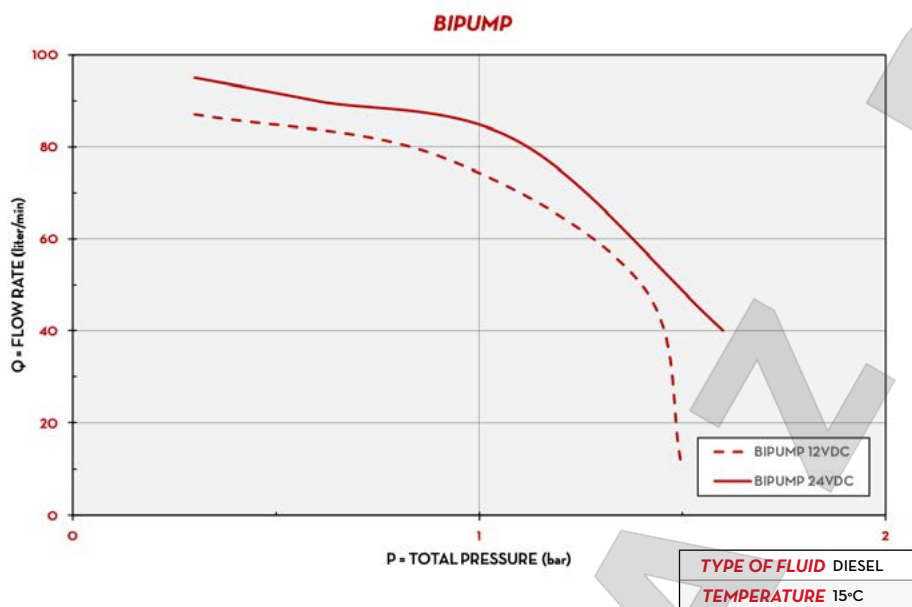

CHART

IN THE BOX

- BIPUMP UNIT
- FLANGED CONNECTIONS
- INSTRUCTION MANUAL

DETAILS

DIMENSIONS