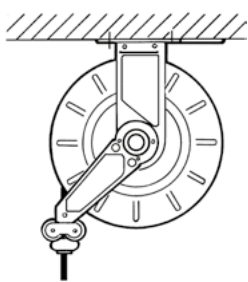

NOZZLES

FILTRATION

TANK MONITORING

HOSE REEL

ACCESSORIES

MERCHANDISE

INDEX

AIR ANTIFREEZE AdBlue® BIODIESEL DIESEL FOOD GASOLINE GREASE KEROSENE OIL WATER WINDSCREEN

INSTALLATION

Different ways to install PIUSI's hose reels: they can be easily placed wherever you need them without any problem about functionality and safety. PIUSI's products are without a doubt designed to support your work in any condition.

ROOF
INSTALLATION