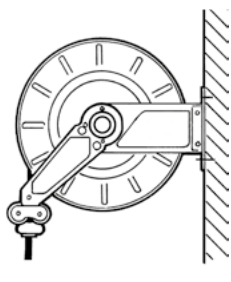

WALL
INSTALLATION