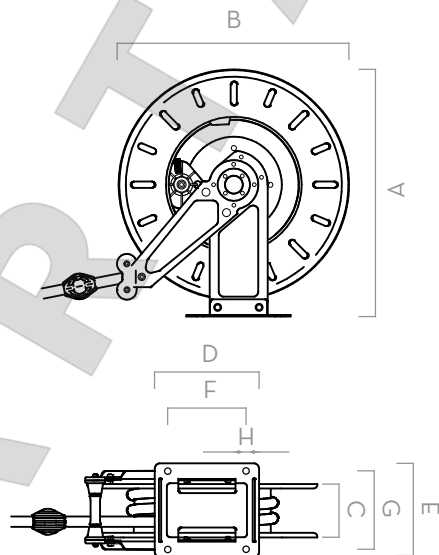

## PERFORMANCE

**10 BAR**

MAX

OPERATING PRESSURE

**15 M**

HOSE LENGTH

**ADBLUE® HOSE REEL**

## IN THE BOX

- ADBLUE® HOSE REEL
- ACCESSORIES INCLUDED
- FIX SUPPORT PLATE (ON REQUEST)
- ROTATING SUPPORT PLATE (ON REQUEST)
- INSTRUCTION MANUAL

## DIMENSIONS

MODEL	OPEN HOSE REEL BIG	OPEN HOSE REEL SMALL
A	495	475
B	460	460
C	152	102
D	200	150
E	246	196
F	150	150
G	200	150
H	12	12

Dimensions expressed in millimeters

## TECHNICAL DATA

CODE	DESCRIPTION	FLUIDS TYPE	HOSE*	MAX OPERATING PRESSURE (BAR)	PRESSURE DROP TYPE	INLET	OUTLET	HOSE MAX LENGTH BOUND* (METERS)	HOSE LENGTH
			BPS			WITH HOSETAIL BSP	BSP		METER
<b>WITHOUT HOSE</b>									
FO075006A	ADBLUE HOSE REEL -" BSP W/O HOSE SMALL		3/4"	10	0,1 @ 35 L/MIN	3/4"	3/4"	9,5	-
<b>WITH HOSE</b>									
FO075007C	ADBLUE HOSE REEL -" BSP W/HOSE 8MT		3/4"	10	0,4 @ 35 L/MIN	3/4"	3/4"	-	8
FO075011B	ADBLUE HOSE REEL -" BSP W/HOSE 15MT		3/4"	10	0,6 @ 35 L/MIN	3/4"	3/4"	-	15