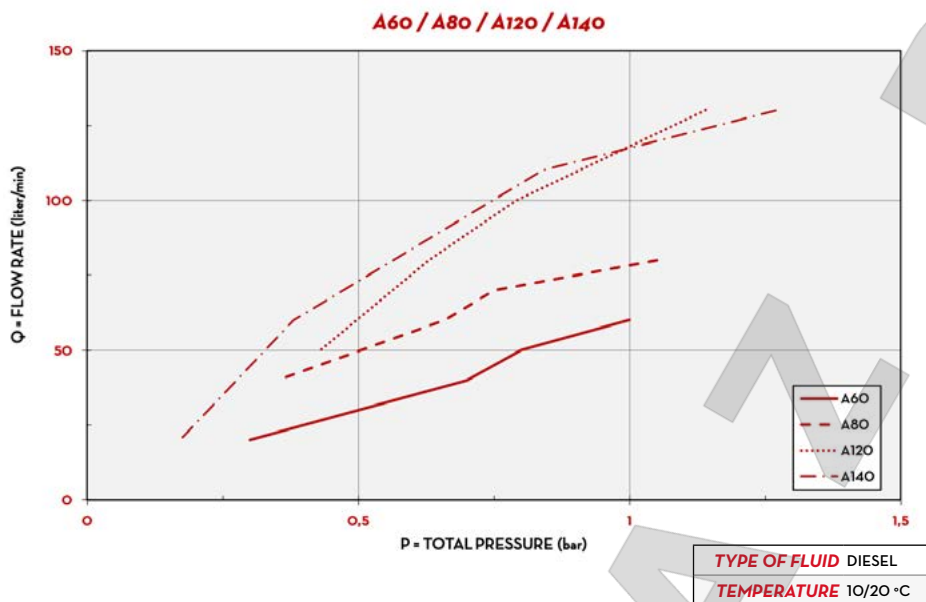

- ANY BIODIESEL
- AIR
- ANTIFREEZE AdBlue®
- BIODIESEL
- DIESEL
- FOOD
- GASOLINE
- GREASE
- KEROSENE
- OIL
- WATER
- WINDSCREEN

CHART

IN THE BOX

- A60/A80/A120/A140 NOZZLE
- INSTRUCTION MANUAL

DETAILS

DIMENSIONS