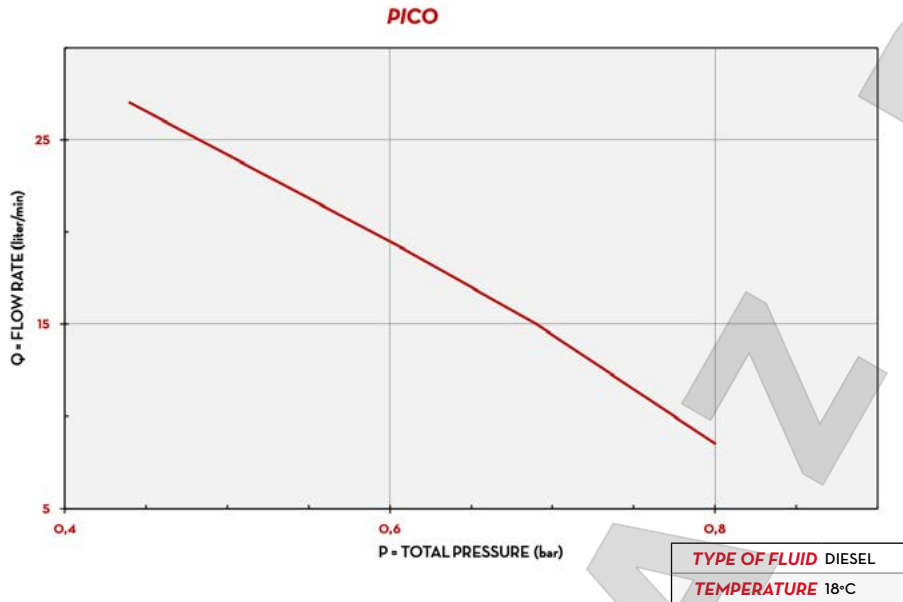

CHART

IN THE BOX

- PICO UNIT
- DELIVERY HOSE
- SUCTION PIPE
- MANUAL/AUTOMATIC NOZZLE
- METER (ON REQUEST)
- INSTRUCTION MANUAL

DETAILS

MATERIALS

- BODY: TECHNOPYLIMER
- TURBINES: TECHNOPYLIMER

DIMENSIONS