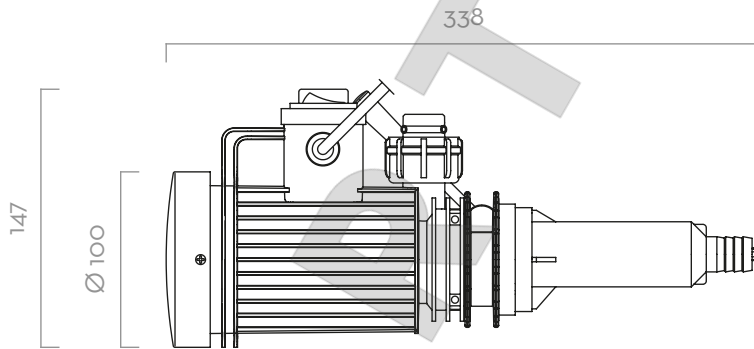

- **READY TO USE**
- **TURBINE FLOW-METER (K24 VERSION ONLY)**
- **WEATHER PROOF MATERIALS**
- **STURDY DESIGN**

The PIUSI PICO is a dispensing unit suitable to transfer diesel and antifreeze. It includes a centrifugal pump ready to be fit on any kind of drum (vertical installation with built-in connection). K24 meter and automatic nozzle available on request.

CHART

IN THE BOX

- PICO UNIT
- DELIVERY HOSE
- SUCTION PIPE
- MANUAL/AUTOMATIC NOZZLE
- METER (ON REQUEST)
- INSTRUCTION MANUAL

DETAILS

ON/OFF SWITCH

VERSION WITH METER

ELECTRIC CABLE WITH CLAMPS (ONLY DC VERSION)

MATERIALS

- BODY: TECHNOPYLIMER
- TURBINES: TECHNOPYLIMER

DIMENSIONS

Dimensions expressed in millimeters

TECHNICAL DATA

CODE	DESCRIPTION	FLUIDS TYPE	FLOW RATE		VOLTAGE			PUMP	DUTY CYCLE	NOZZLE	HOSE		FOOT FILTER
			L/MIN	GPM	AC V./HZ	DC VOLT	POWER WATT				AMP. MAX.	LENGTH	
WITH METER													
FOO202020	PICO 230 K24 M		35	9	230/50	224	1	PICO	-	MAN.	4M	3/4"	YES
FOO202030	PICO 230 K24 A		30	8	230/50	224	1	PICO	-	AUT.	4M	3/4"	YES
FOO202060	PICO 12 K24 M		30	8	12	110	9	PICO	30	MAN.	4M	3/4"	YES
FOO202070	PICO 12 K24 A		25	7	12	110	9	PICO	30	AUT.	4M	3/4"	YES
FOO202100	PICO 24 K24 M		30	8	24	135	5,5	PICO	30	MAN.	4M	3/4"	YES
FOO202110	PICO 24 K24 A		25	7	24	135	5,5	PICO	30	AUT.	4M	3/4"	YES
WITHOUT METER													
FOO202000	PICO 230 M		35	9	230/50	224	1	PICO	-	MAN.	4M	3/4"	YES
FOO202010	PICO 230 A		30	8	230/50	224	1	PICO	-	AUT.	4M	3/4"	YES
FOO202040	PICO 12 M		30	8	12	110	9	PICO	30	MAN.	4M	3/4"	YES
FOO202050	PICO 12 A		25	7	12	110	9	PICO	30	AUT.	4M	3/4"	YES
FOO202080	PICO 24 M		30	8	24	135	5,5	PICO	30	MAN.	4M	3/4"	YES
FOO202090	PICO 24 A		25	7	24	135	5,5	PICO	30	AUT.	4M	3/4"	YES