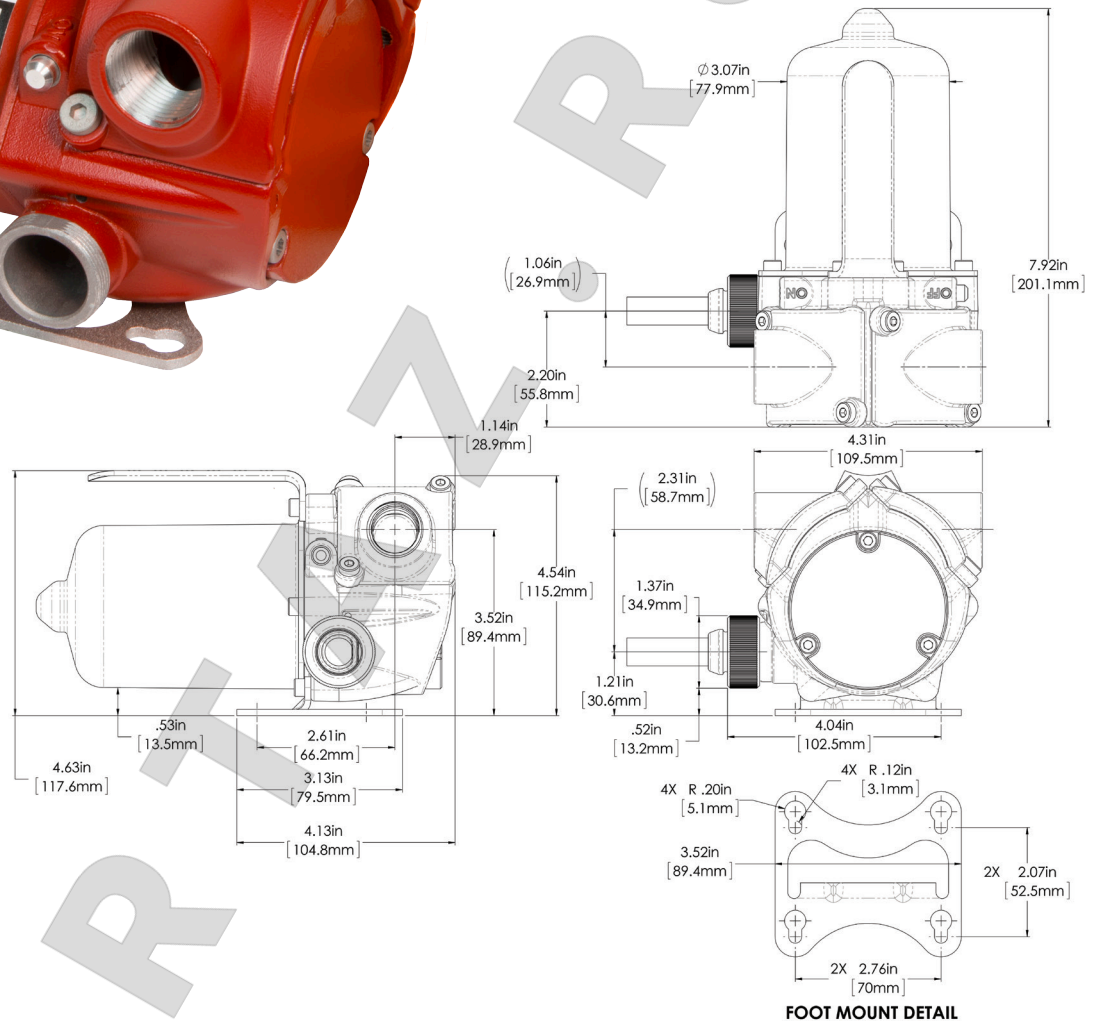

FILL-RITE®

The Most Trusted Name in Pumps and Meters

RD Series Technical Specifications

Pump	
Type - Rotary, Diaphragm, Gear, Vane	Rotary Hinged Vane
Flow Rate in Supplied Configuration	Up to 8 GPM / 30 LPM
Flow Rate Open Flow - no Hose or Nozzle	Up to 10.2
Max Discharge Pressure (PSI)	16 PSI
Dry Vac (in Hg)	5 in Hg
Head - Max (Ft.)	37'
Anti-Siphon Valve	None
Inlet - Size / Thread	3/4" NPT
Outlet - Size / Thread	3/4" NPT
Material - Pump Housing	Aluminum
Material - Wetted Material	BUNA - N + HNBR
Rotor Material of Construction	Nylon
Rotor Vane Material of Construction	Acetal
Compatible Fluids	Diesel, Gasoline, BioDiesel up to B20, E15, Kerosene, Mineral Spirits, Methanol (up to 15%)

Motor	
Power - DC 12, 24, 12/24	12 VDC
HP (Horsepower) Rating	1/6 HP
Power Cord Length (feet)	10'
Power Cord Gauge (AWG)	14 AWG
DC Power Cord Connectors	Yes
Amps (FLA)	14 A
RPM	3600
Duty Cycle	30 min. ON / 30 min. OFF
Thermal Protection Switch	Yes
Circuit Protection Fuse	Yes (30 Amp Fuse)
Certification	UL/cUL Motor

RD8 SERIES PERFORMANCE CURVE

AVAILABLE MODELS

Model #	Includes	Accessories
RD812NN	10' Quick connect power cord with battery clips	Suction pipe material Suction pipe length - not extended/extended Nozzle - size and type Hose liquid materials compatibility
RD812NH	Manual nozzle, 8' Discharge hose, 6' Suction hose, and a 10' Quick connect power cord with battery clips	Composite 23" / 41" ¾" Manual Gasoline, Diesel, E15, BioDiesel up to B20, Kerosene, Methanol (up to 15%), Mineral Spirits
RD812NP	Manual nozzle, 8' Discharge hose, 23"-41" Telescoping suction tube, Nozzle boot, Bung tank mount adapter, 10' Quick connect power cord with battery clips	Suction hose and discharge hose diameter Hose length ¾" - 5/8" 8' Discharge Hose 6' Suction Hose