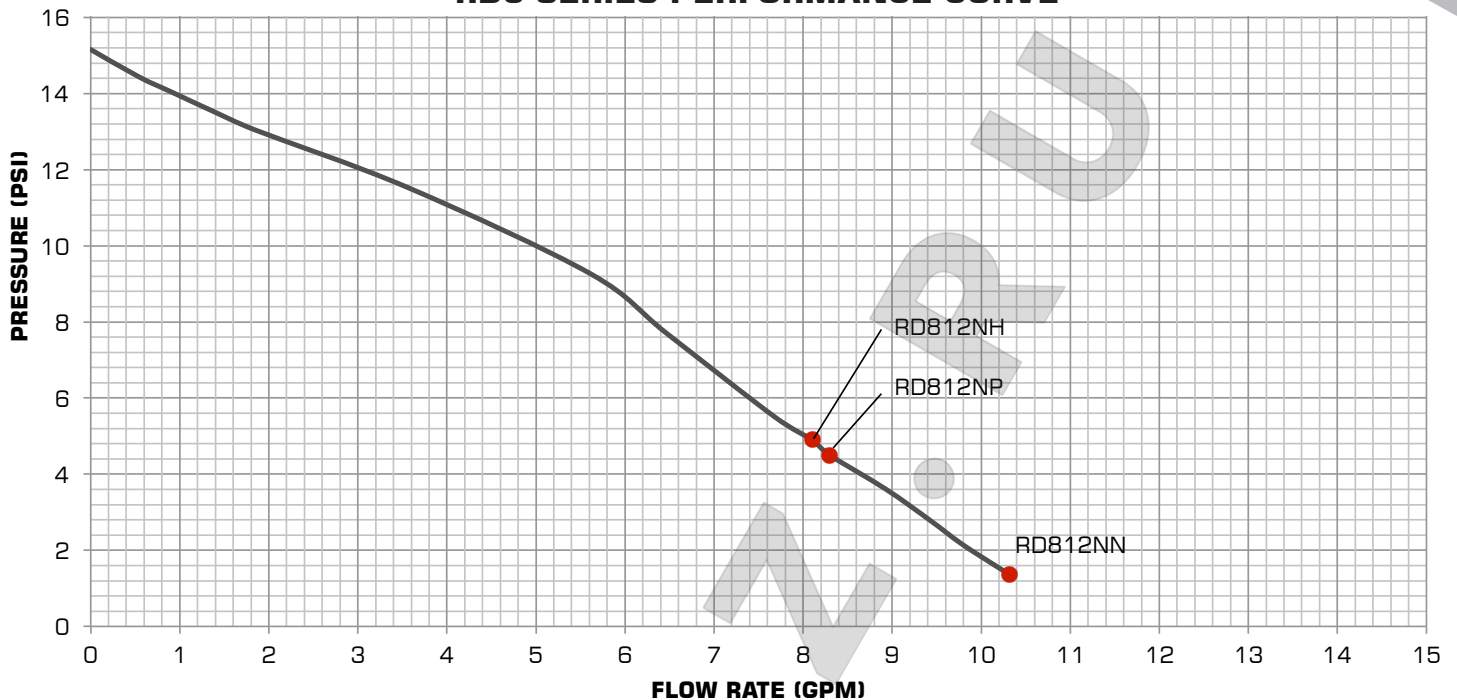

FILL-RITE®

The Most Trusted Name in Pumps and Meters

RD Series Technical Specifications

Pump	
Type - Rotary, Diaphragm, Gear, Vane	Rotary Hinged Vane
Flow Rate in Supplied Configuration	Up to 8 GPM / 30 LPM
Flow Rate Open Flow - no Hose or Nozzle	Up to 10.2
Max Discharge Pressure (PSI)	16 PSI
Dry Vac (in Hg)	5 in Hg
Head - Max (Ft.)	37'
Anti-Siphon Valve	None
Inlet - Size / Thread	3/4" NPT
Outlet - Size / Thread	3/4" NPT
Material - Pump Housing	Aluminum
Material - Wetted Material	BUNA - N + HNBR
Rotor Material of Construction	Nylon
Rotor Vane Material of Construction	Acetal
Compatible Fluids	Diesel, Gasoline, BioDiesel up to B20, E15, Kerosene, Mineral Spirits, Methanol (up to 15%)

Motor	
Power - DC 12, 24, 12/24	12 VDC
HP (Horsepower) Rating	1/6 HP
Power Cord Length (feet)	10'
Power Cord Gauge (AWG)	14 AWG
DC Power Cord Connectors	Yes
Amps (FLA)	14 A
RPM	3600
Duty Cycle	30 min. ON / 30 min. OFF
Thermal Protection Switch	Yes
Circuit Protection Fuse	Yes (30 Amp Fuse)
Certification	UL/cUL Motor

RD8 SERIES PERFORMANCE CURVE

AVAILABLE MODELS

Model #	Includes	Accessories
RD812NN	10' Quick connect power cord with battery clips	Suction pipe material Suction pipe length - not extended/extended Nozzle - size and type Hose liquid materials compatibility
RD812NH	Manual nozzle, 8' Discharge hose, 6' Suction hose, and a 10' Quick connect power cord with battery clips	Composite 23" / 41" ¾" Manual Gasoline, Diesel, E15, BioDiesel up to B20, Kerosene, Methanol (up to 15%), Mineral Spirits
RD812NP	Manual nozzle, 8' Discharge hose, 23"-41" Telescoping suction tube, Nozzle boot, Bung tank mount adapter, 10' Quick connect power cord with battery clips	Suction hose and discharge hose diameter Hose length ¾" - 5/8" 8' Discharge Hose 6' Suction Hose