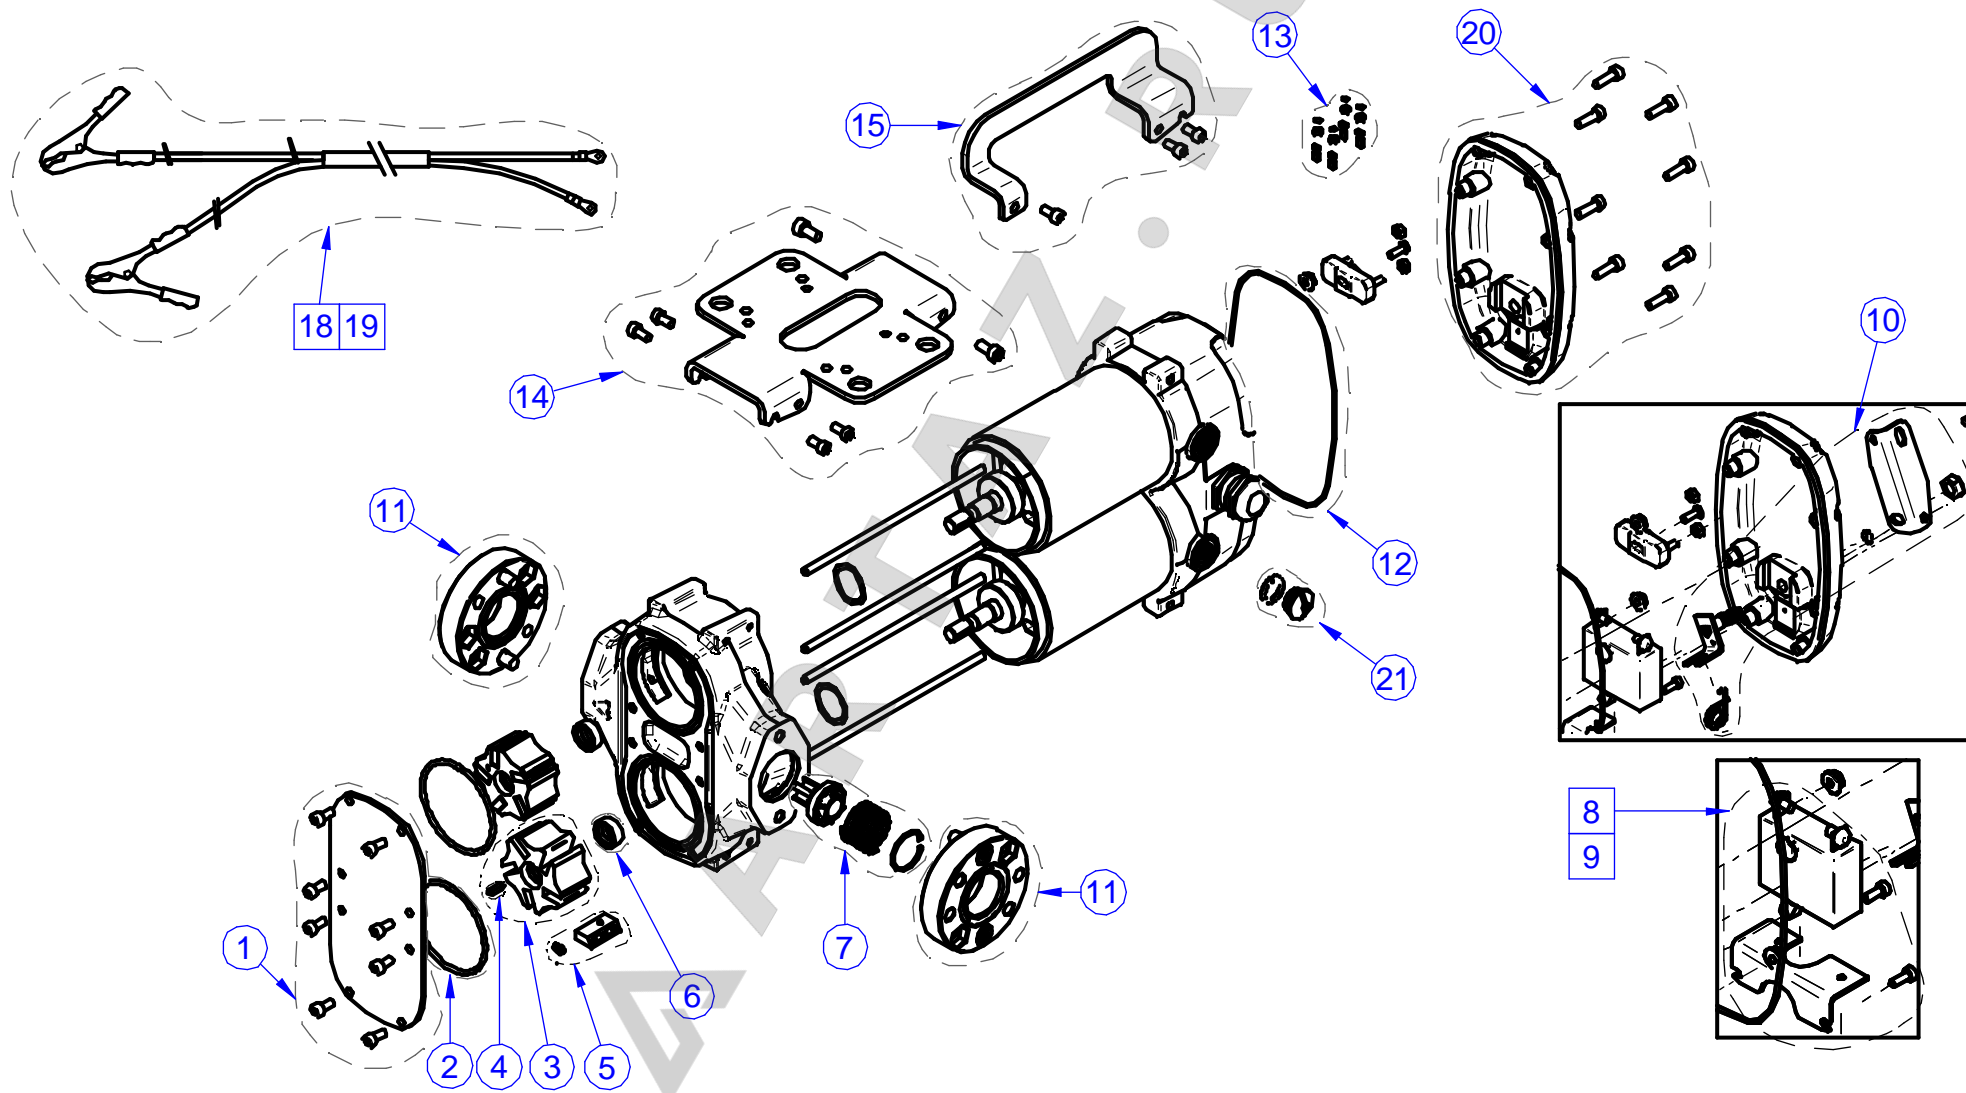

DESCRIPTION:
BI PUMP

CODE:
LR_P00035

LAST RELEASE:
FEBRUARY 2022

Some components may vary in shape and color or not be present. Always follow codes and quantity shown in list. ○ fixed components □ variable components - - - only reference