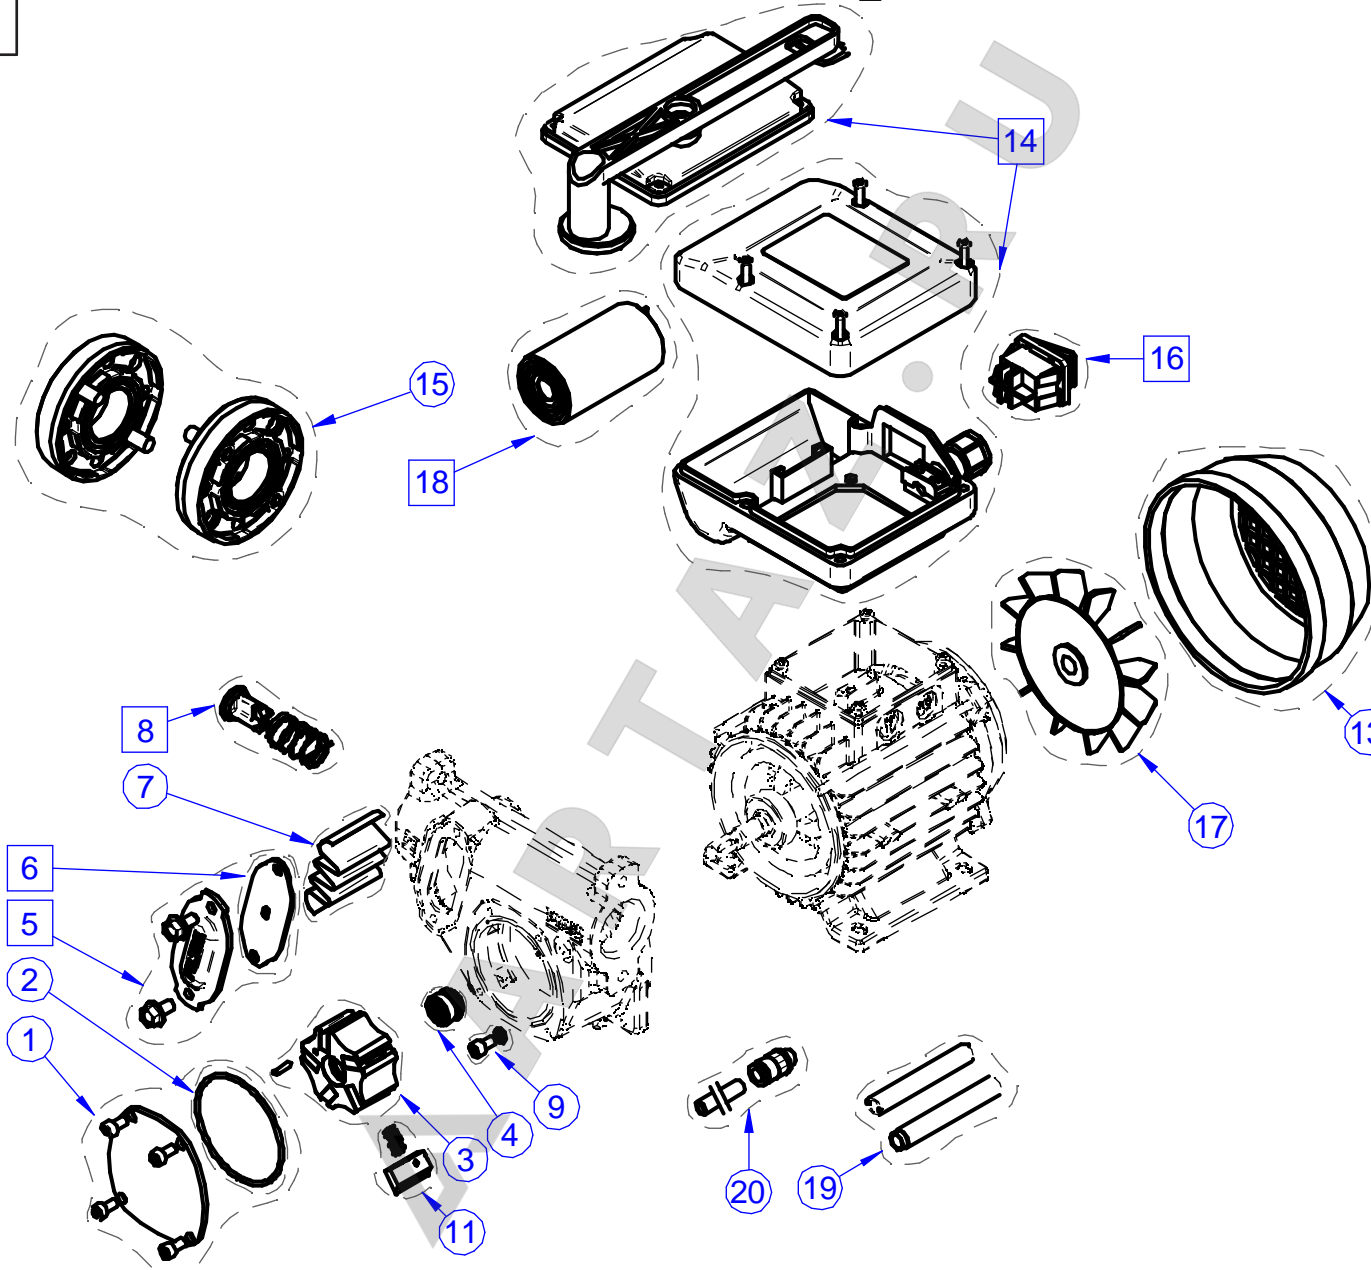

**DESCRIPTION:**  
**PANTHER**

**CODE:**  
**LR\_P00006**

**LAST RELEASE:**  
**DECEMBER 2021**

Some components may vary in shape and color or not be present. Always follow codes and quantity shown in list. ○ fixed components □ variable components - - - only reference