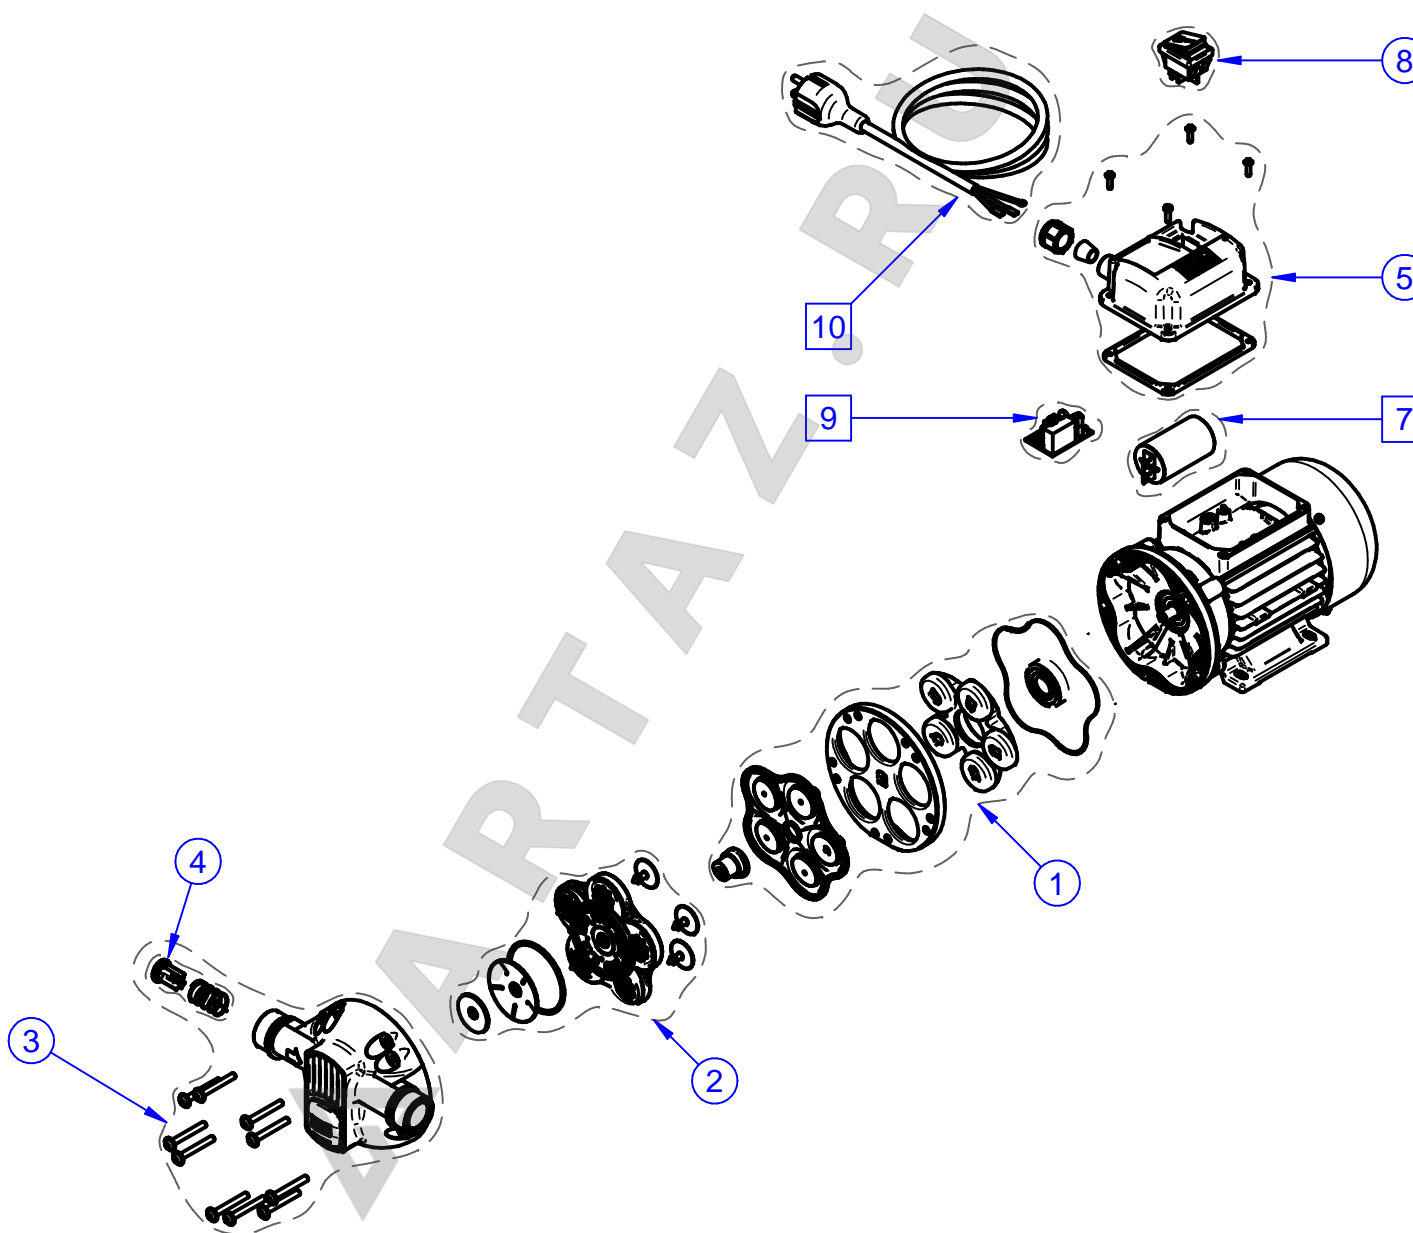

**DESCRIPTION:**  
**MEMBRANE PUMP 120/230 V**

**CODE:**  
**LR\_P00063**

**LAST RELEASE:**  
**MAY 2023**

Some components may vary in shape and color or not be present. Always follow codes and quantity shown in list. ○ fixed components □ variable components - - - only reference