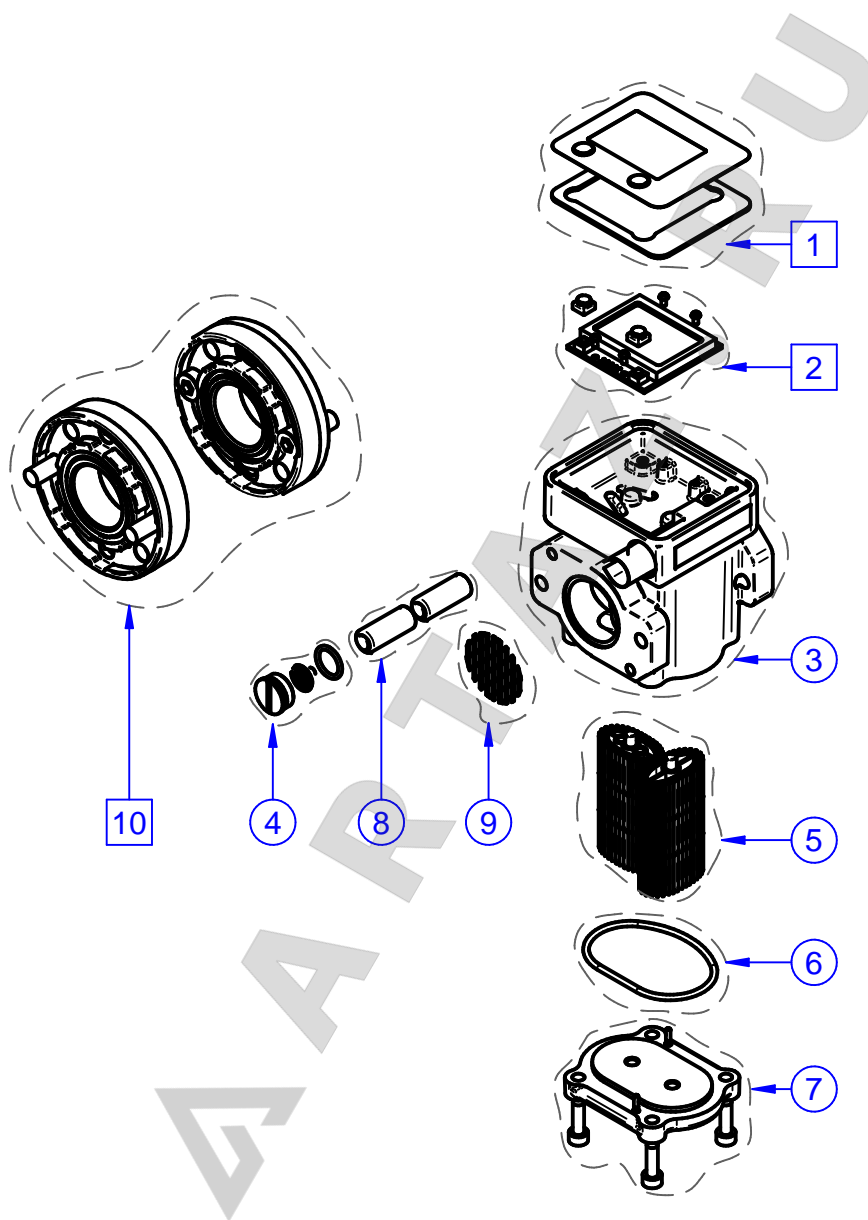

DESCRIPTION:
K600/3 ELECTRONIC METER

CODE:
LR_C00037

LAST RELEASE:
AUGUST 2019

Some components may vary in shape and color or not be present. Always follow codes and quantity shown in list. ○ fixed components □ variable components - - - only reference