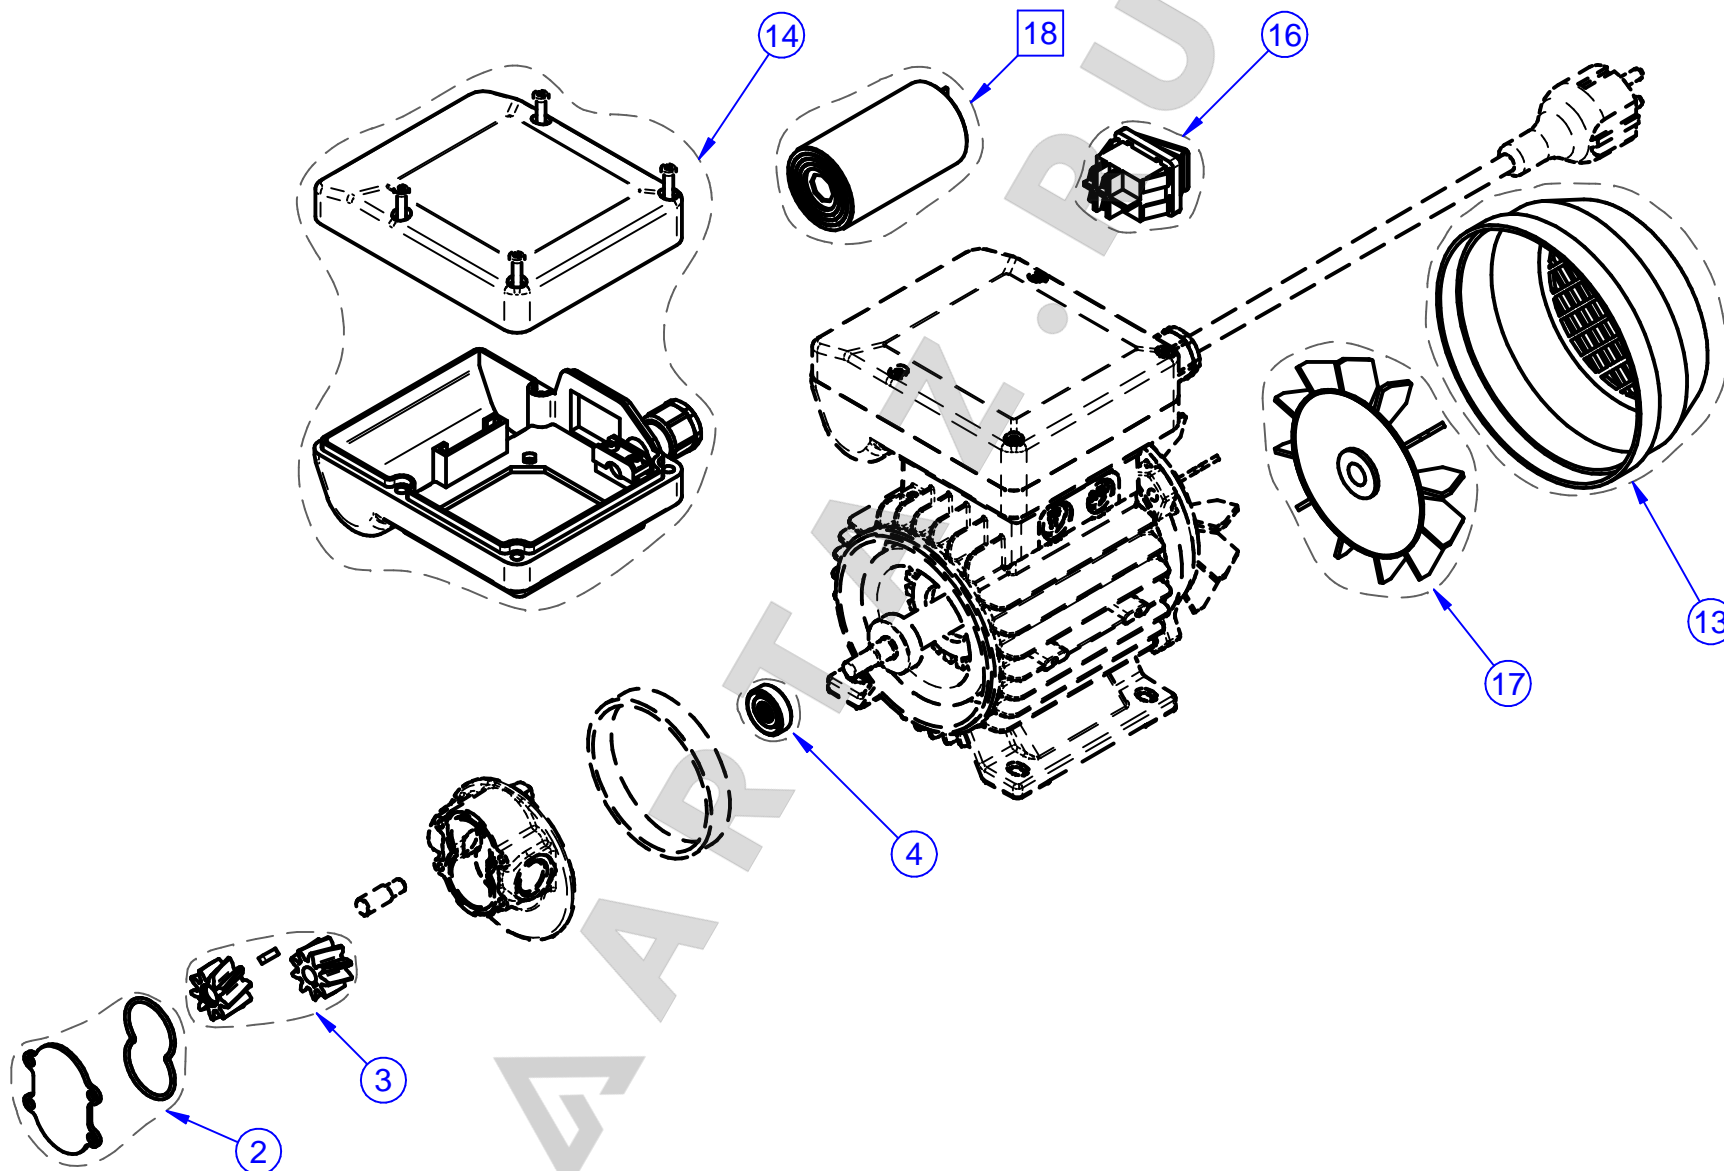

**DESCRIPTION:**  
**GARDA PUMP AC**

**CODE:**  
**LR\_P00084**

**LAST RELEASE:**  
**DECEMBER 2022**

Some components may vary in shape and color or not be present. Always follow codes and quantity shown in list. ○ fixed components □ variable components - - - only reference