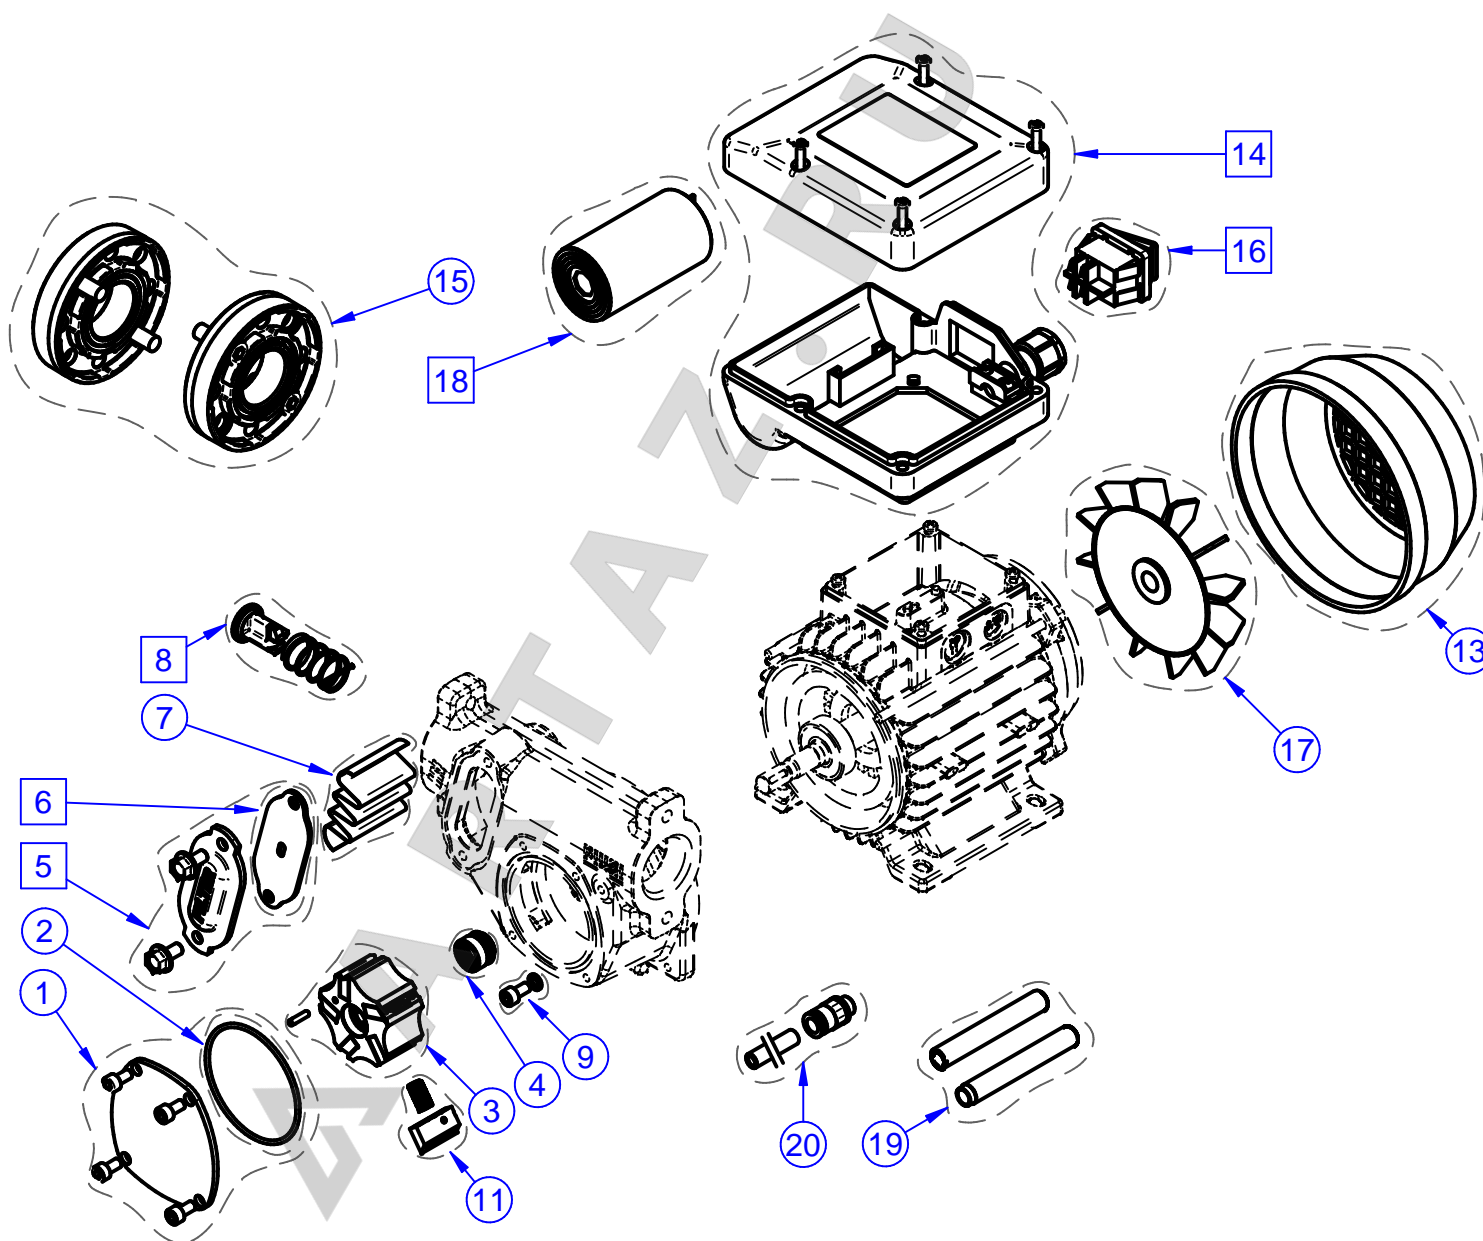

DESCRIPTION:
PANTHER

CODE:
LR_P00006

LAST RELEASE:
AUGUST 2019

Some components may vary in shape and color or not be present. Always follow codes and quantity shown in list. ○ fixed components □ variable components - - - only reference