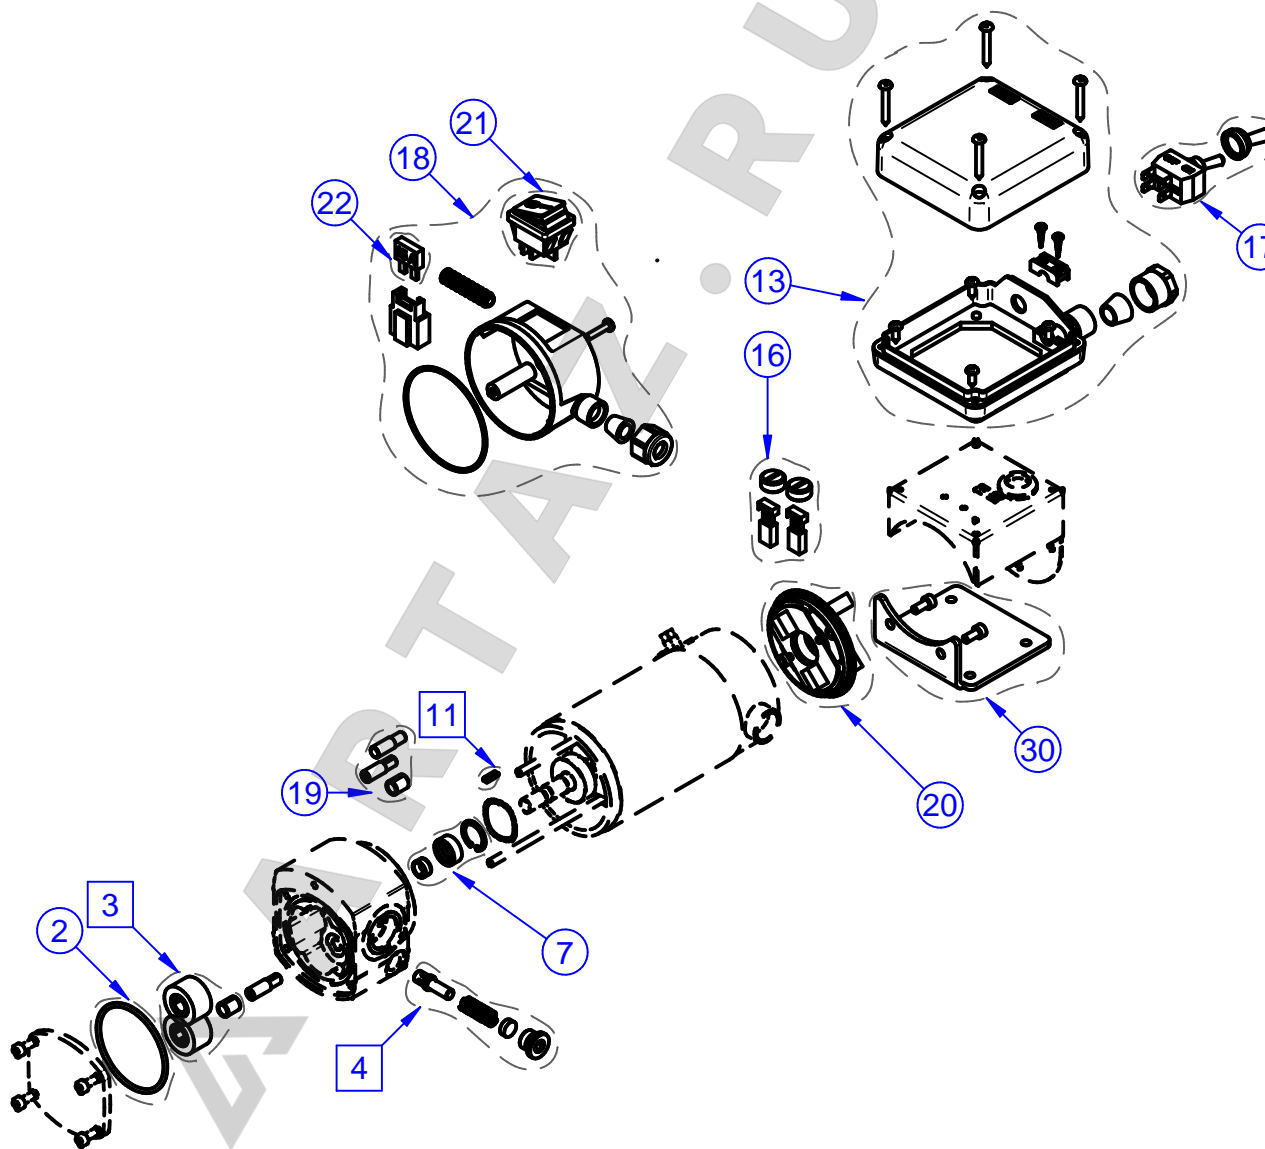

DESCRIPTION:
VISCOMAT DC

CODE:
LR_P00026

LAST RELEASE:
SEPTEMBER 2019

Some components may vary in shape and color or not be present. Always follow codes and quantity shown in list. ○ fixed components □ variable components - - - only reference