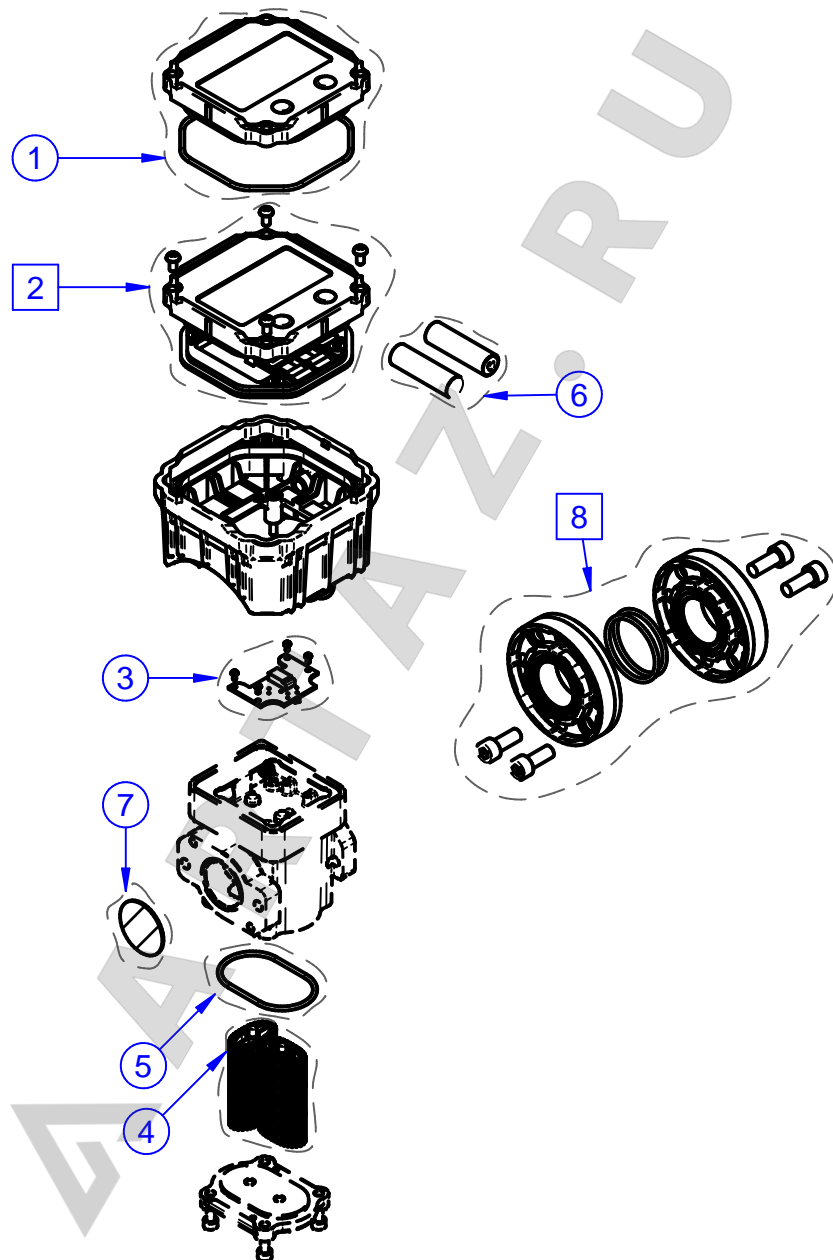

DESCRIPTION:
K600 B/3 METER

CODE:
LR_C00059

LAST RELEASE:
JULY 2019

Some components may vary in shape and color or not be present. Always follow codes and quantity shown in list. ○ fixed components □ variable components - - - only reference