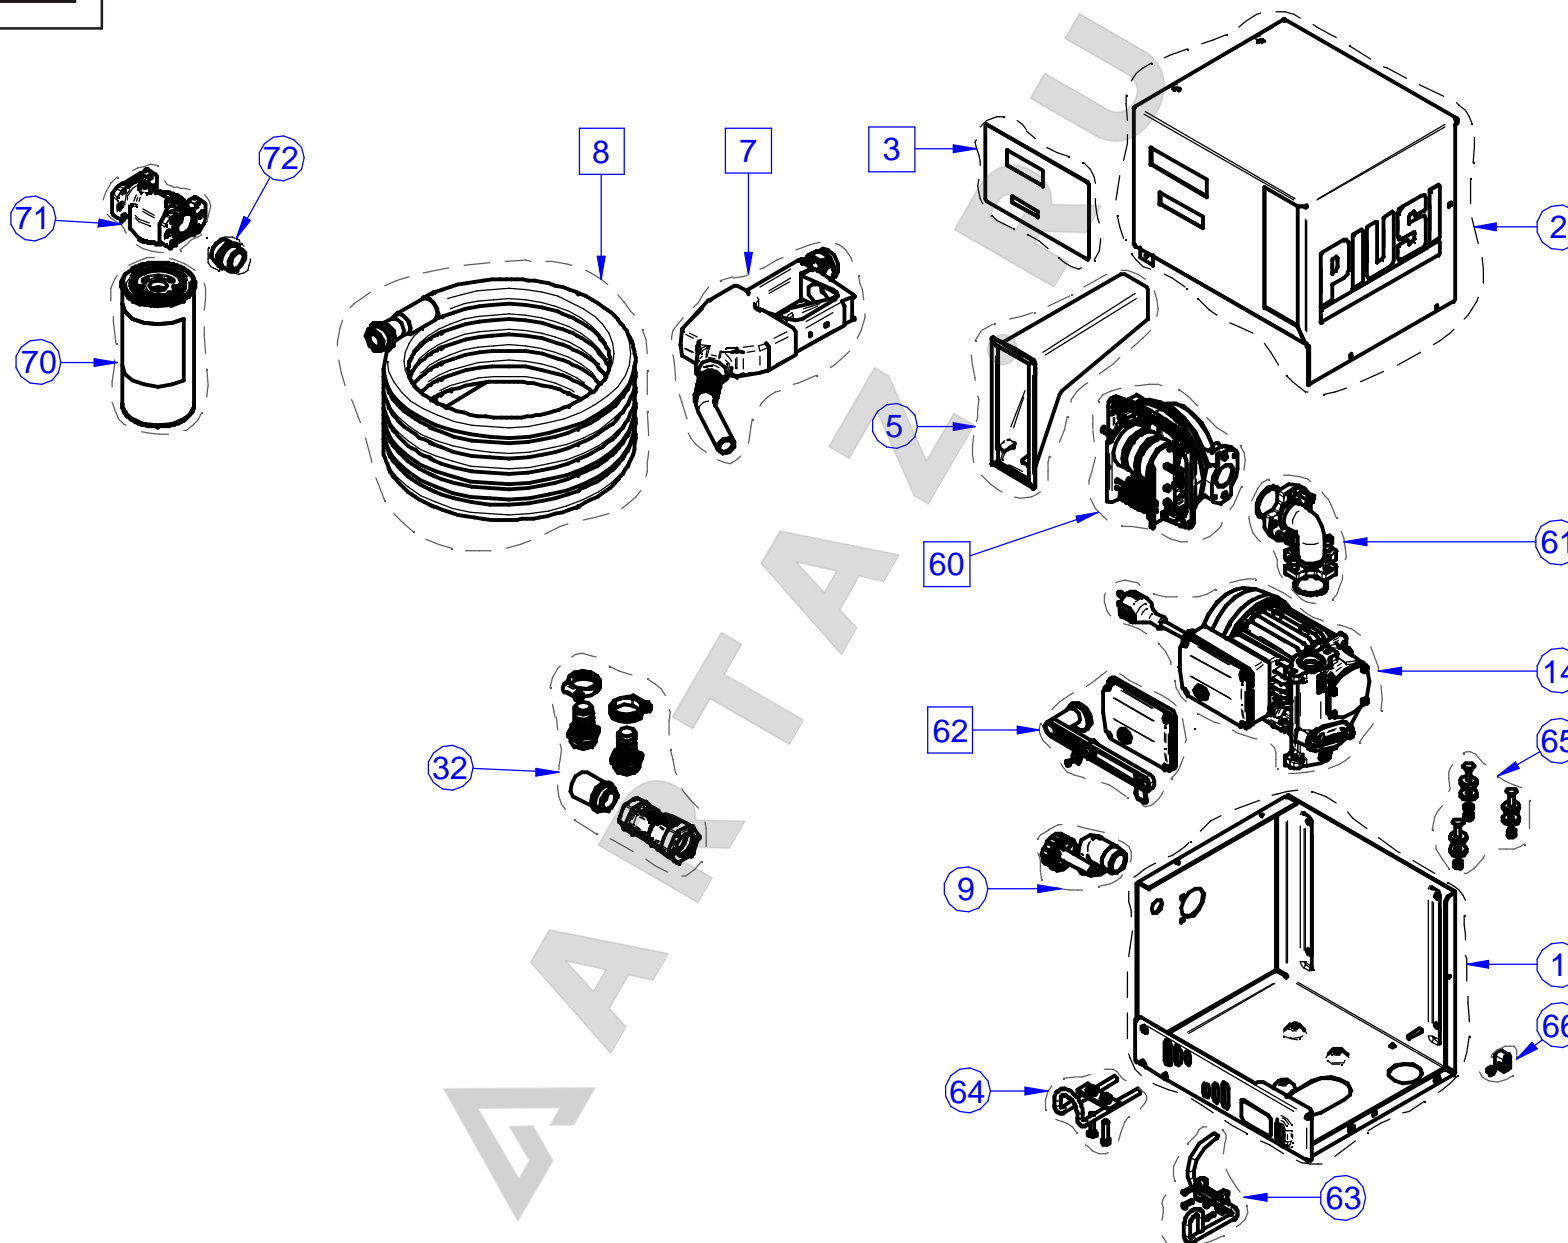

DESCRIPTION:
CUBE 56

CODE:
LR_A00005

LAST RELEASE:
AUGUST 2019

Some components may vary in shape and color or not be present. Always follow codes and quantity shown in list. ○ fixed components □ variable components - - - only reference